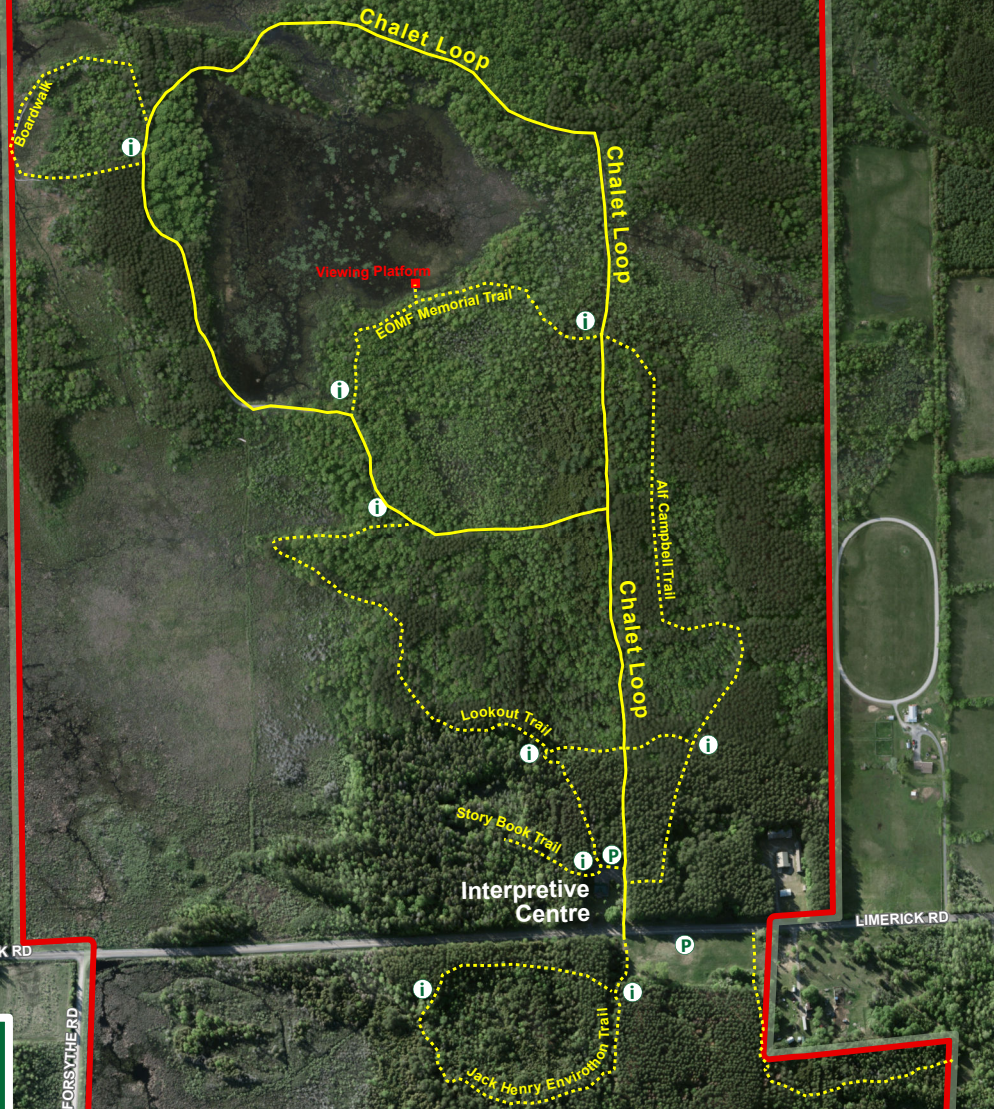

NO HUNTING ZONE

Hunting is permitted on all other Limerick properties.

NO HUNTING ZONE

Hunting is permitted on all other Limerick properties.

Legend

- Access Road
- - - Walking Trail
- ▭ Limerick Forest Boundary
- P Parking Lot
- i Information Kiosk

0 125 250 M

Limerick Forest INTERPRETIVE CENTRE TRAILS

HUNTING RESTRICTIONS

Hunting is not permitted on the property surrounding the Limerick Forest Interpretive Centre as shown on the adjacent map. Please note that hunting is permitted on all other Limerick properties.

To report an Emergency or
Forest Fire: **Call 911**

Your Location is the
Limerick Forest Interpretive Centre,
1175 Limerick Road,
North Grenville

www.limerickforest.ca