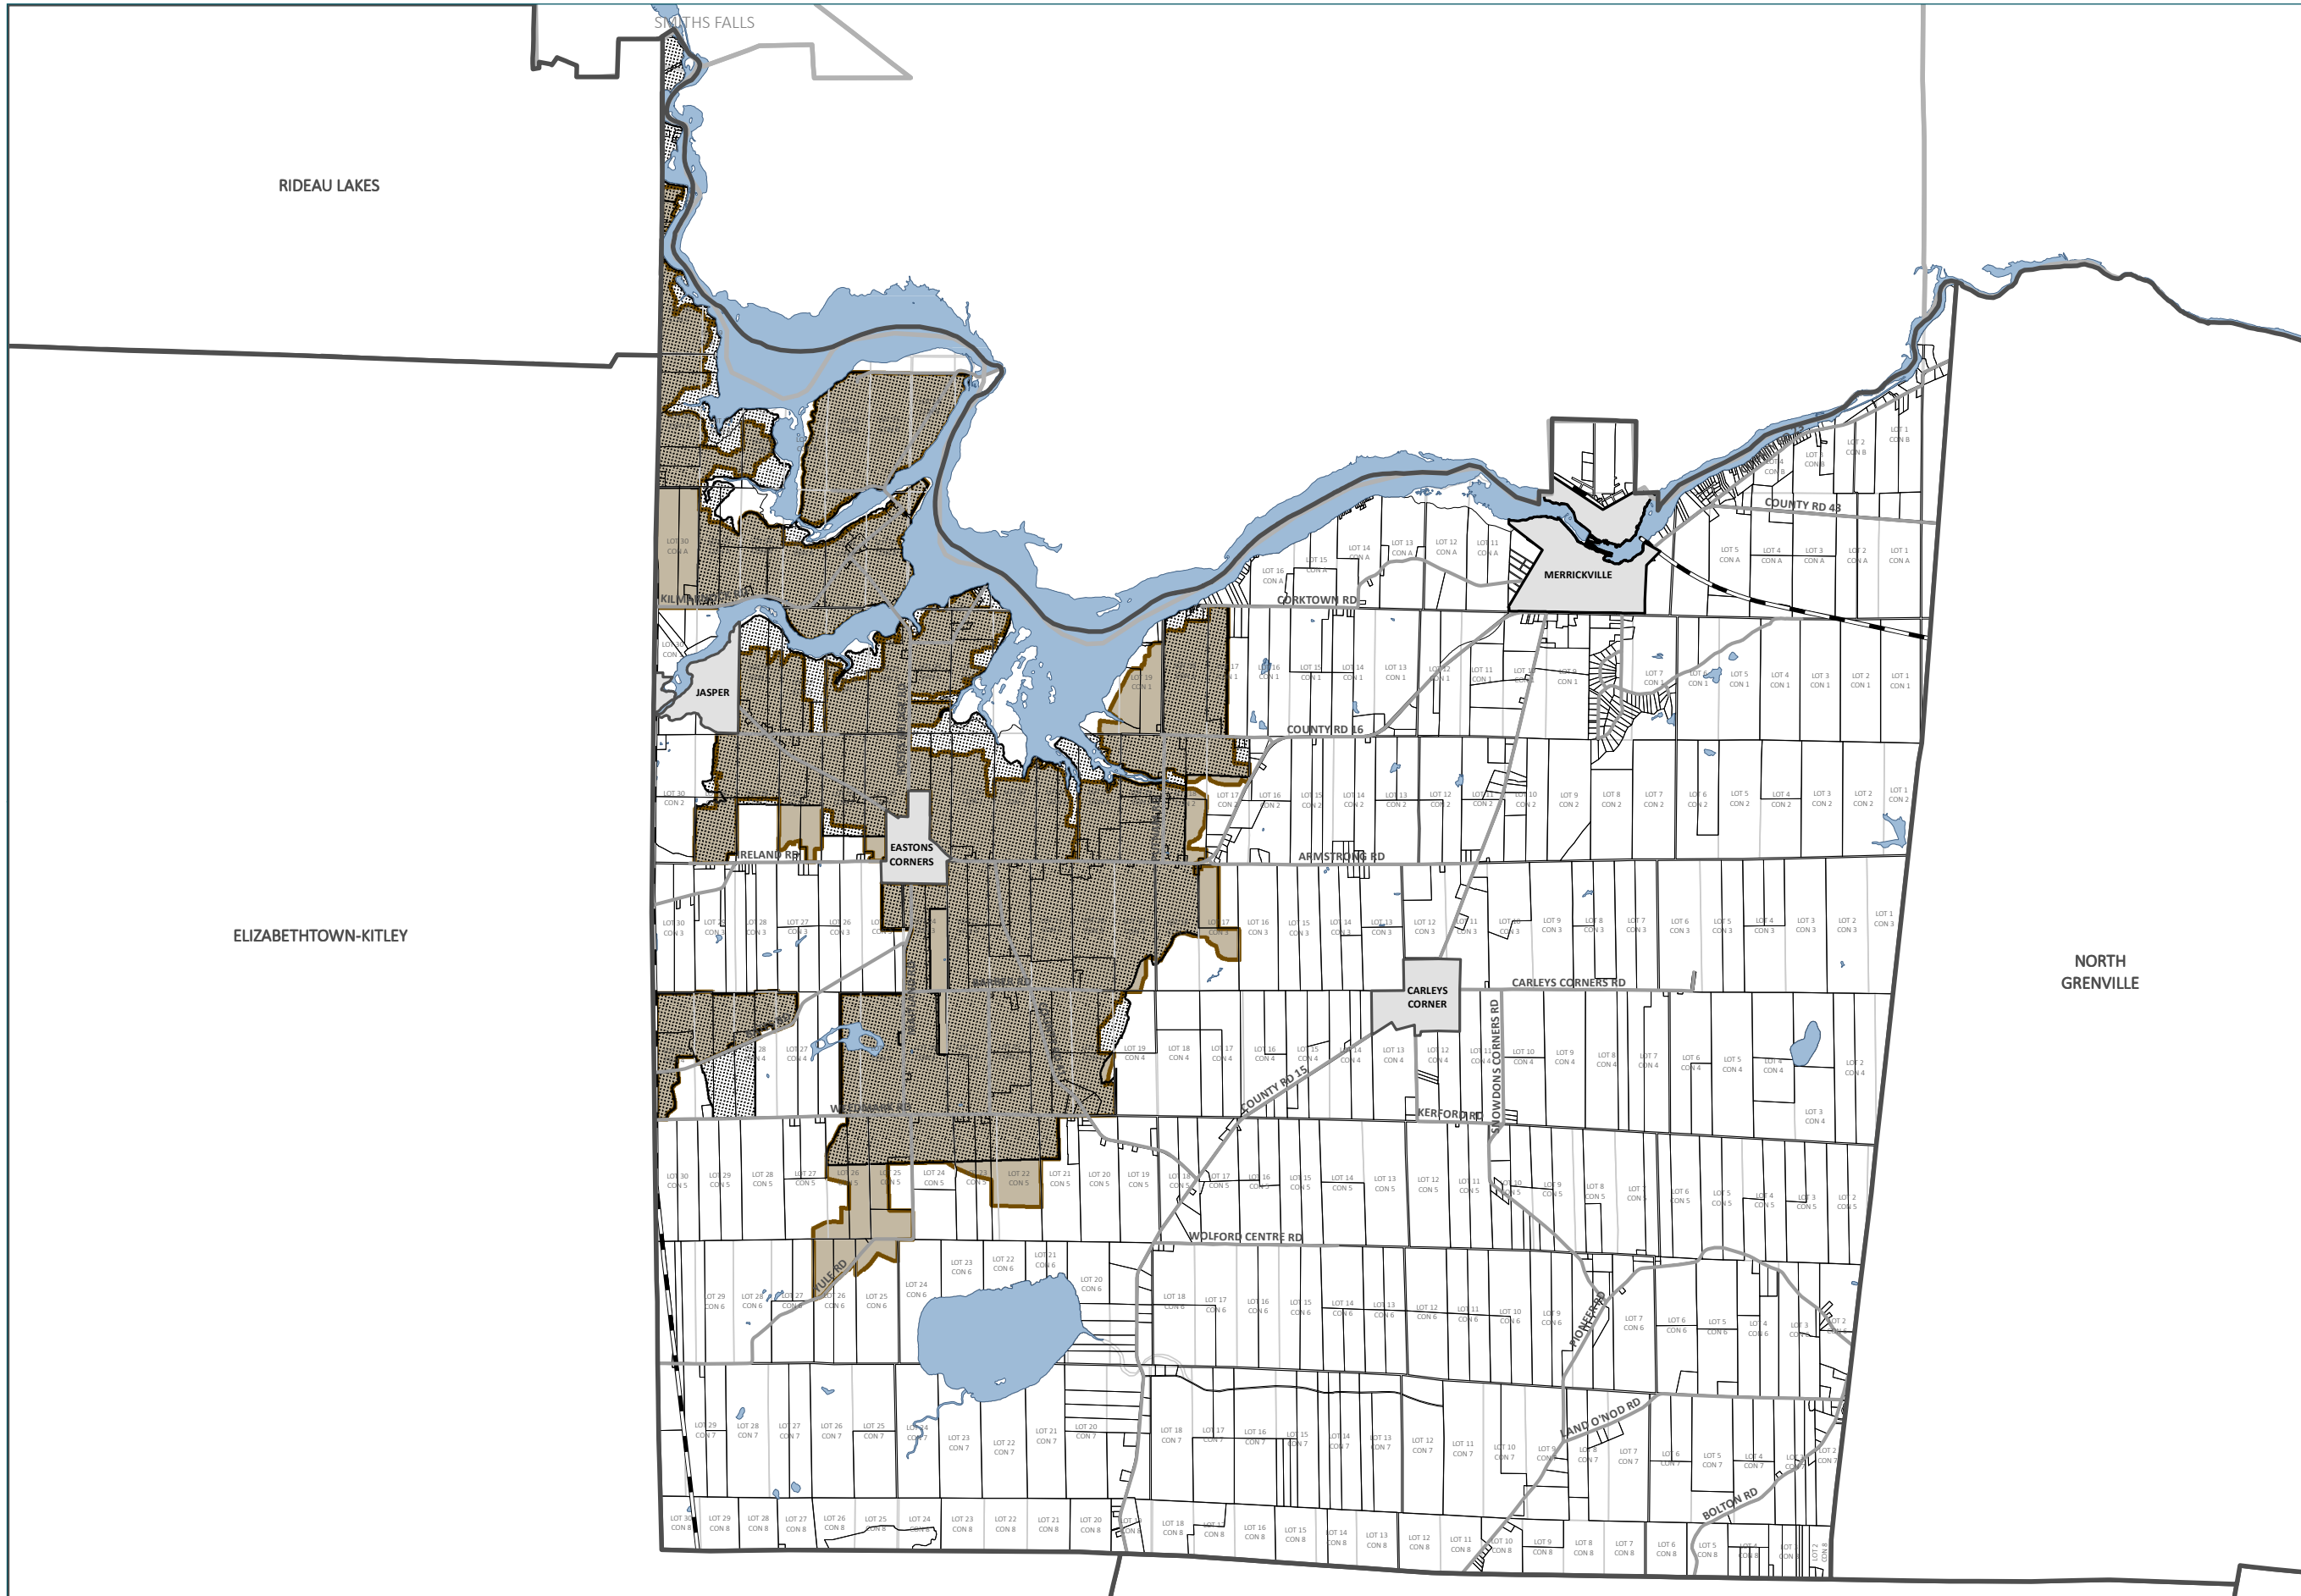

UNITED COUNTIES OF LEEDS & GRENVILLE - MERRICKVILLE-WOLFORD  
PRIME RECOMMENDATION & EXISTING PRIME AGRICULTURAL DESIGNATION

**RECOMMENDATION**  
Prime Agriculture

**OFFICIAL PLAN DESIGNATION**  
Prime Agricultural Lands  
(Current Official Plan)

*The information displayed on this map has been compiled from various sources. While every effort has been made to accurately depict the information, this map should not be relied on as being a precise indicator of locations.*