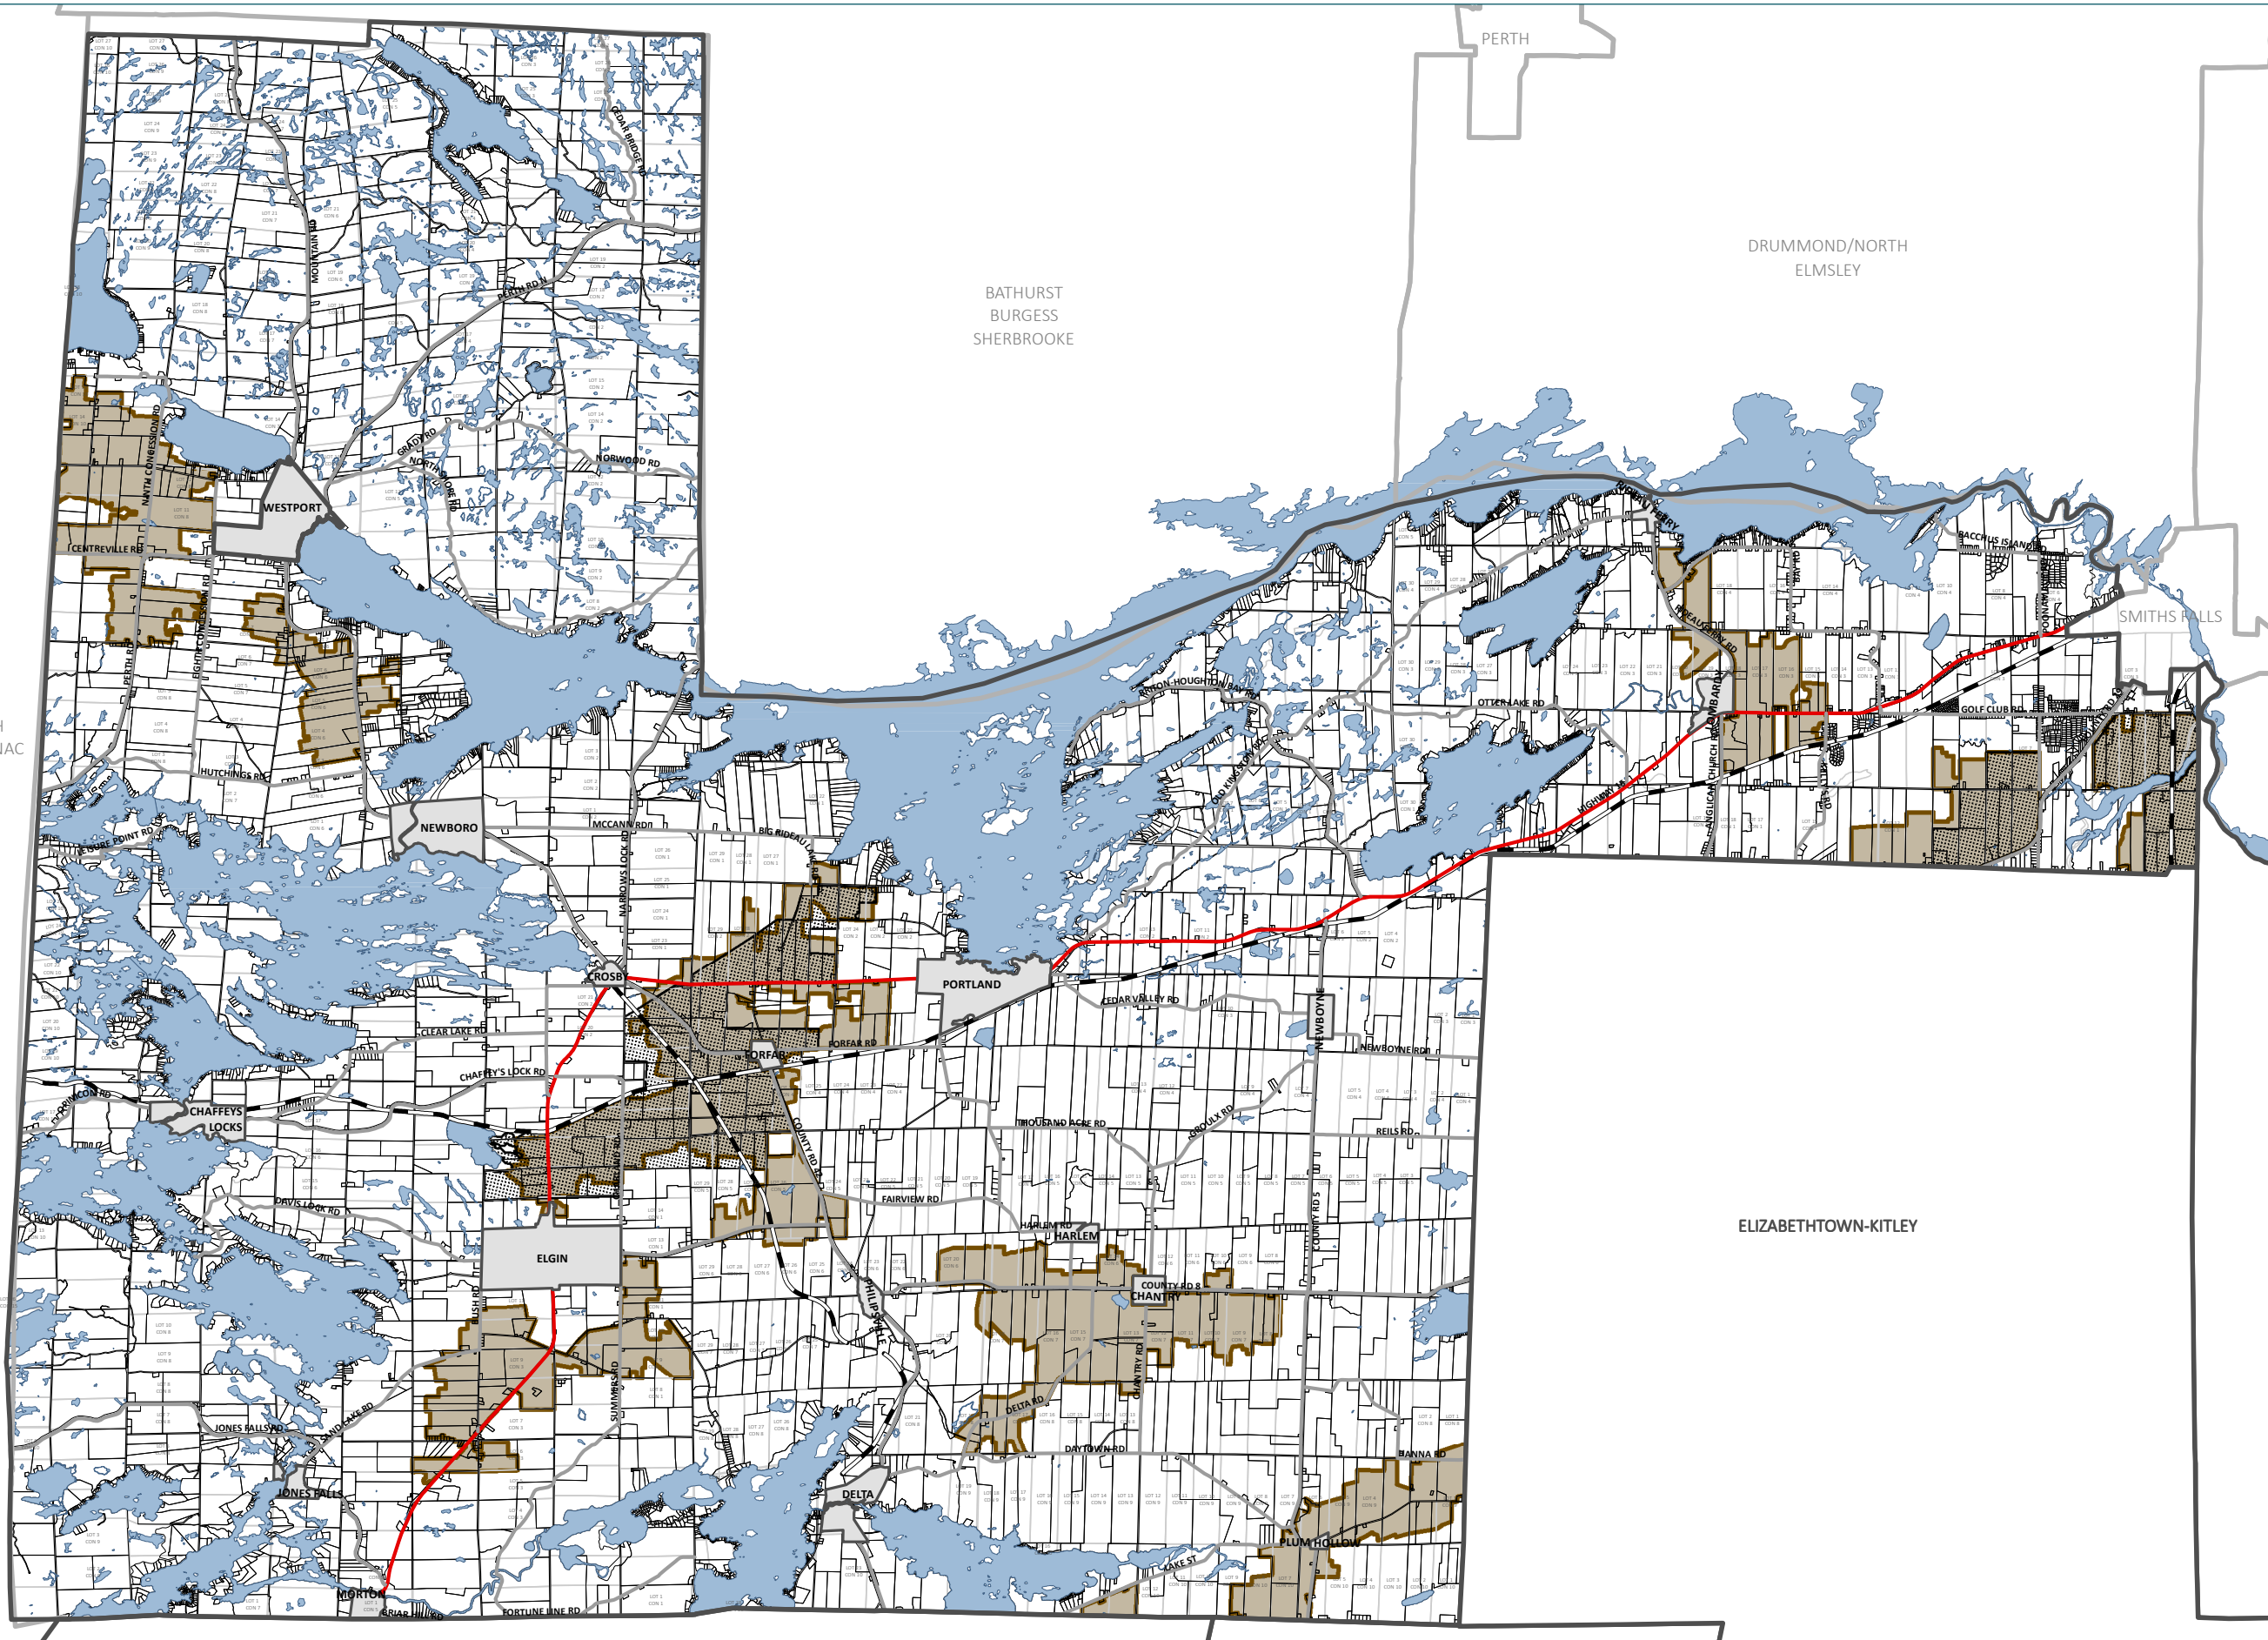

UNITED COUNTIES OF LEEDS & GRENVILLE - RIDEAU LAKES
PRIME RECOMMENDATION & EXISTING PRIME AGRICULTURAL DESIGNATION

- RECOMMENDATION**
- Prime Agriculture
- OFFICIAL PLAN DESIGNATION**
- Prime Agricultural Lands (Current Official Plan)

The information displayed on this map has been compiled from various sources. While every effort has been made to accurately depict the information, this map should not be relied on as being a precise indicator of locations.