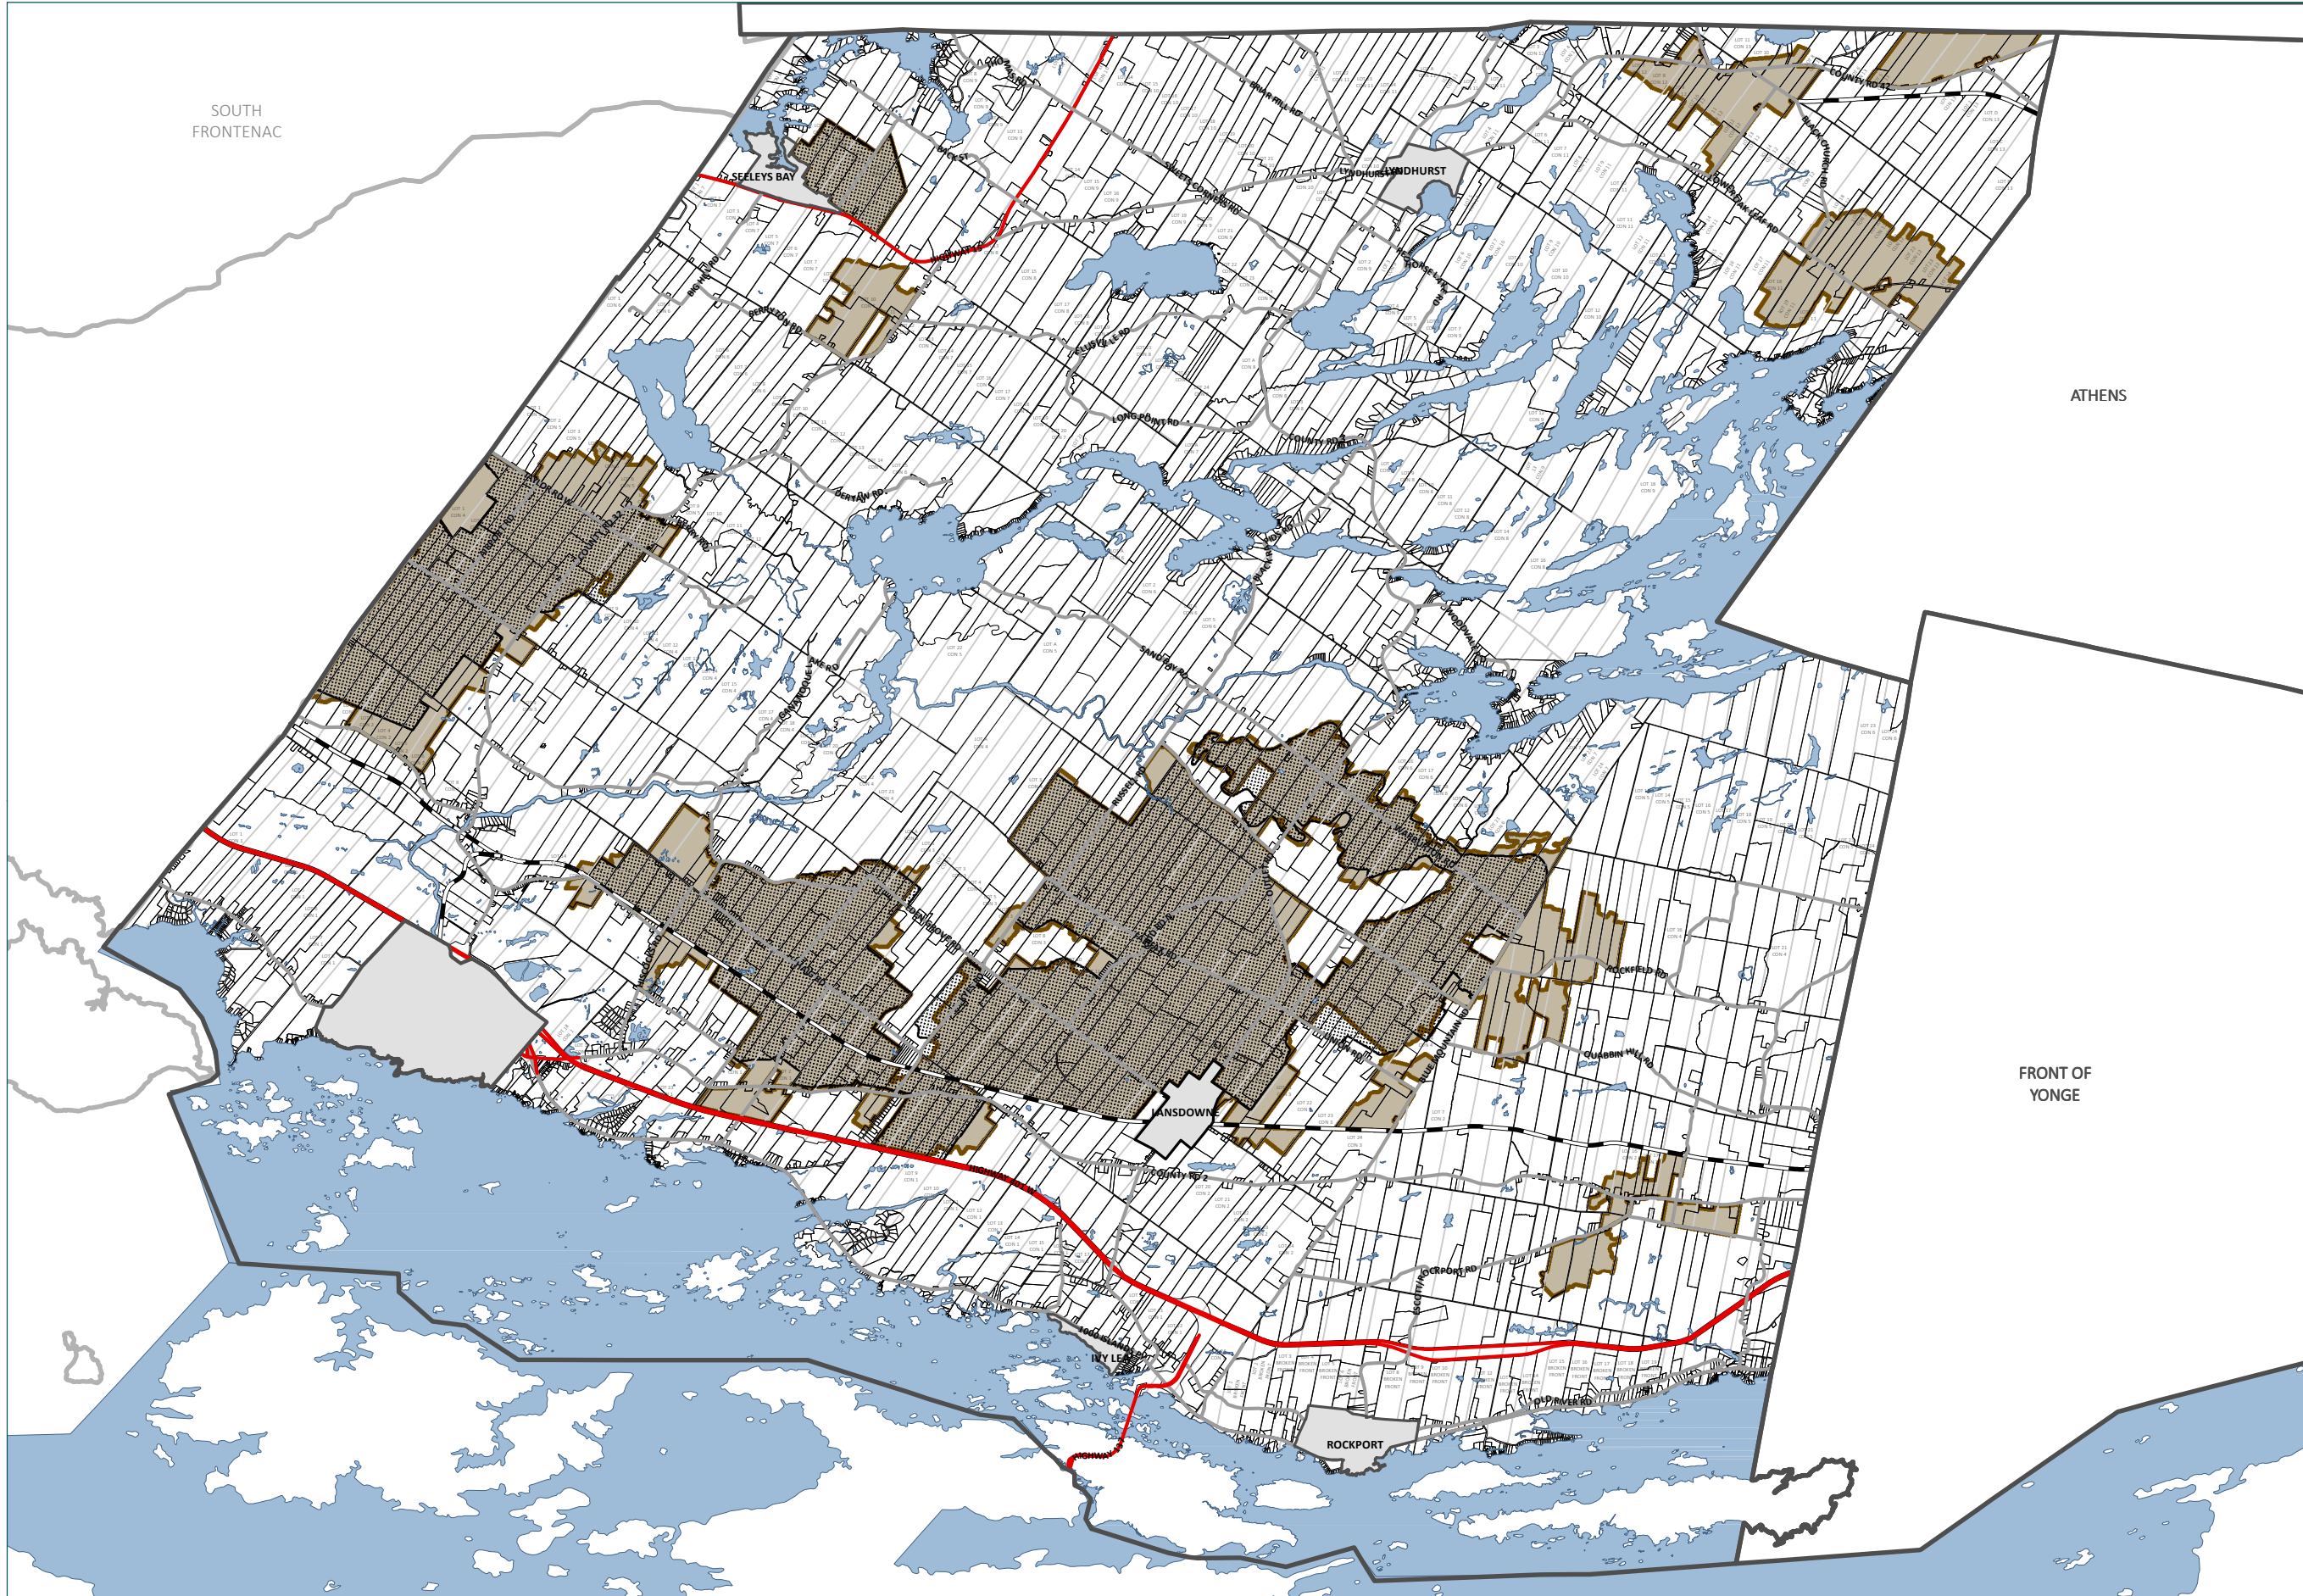

UNITED COUNTIES OF LEEDS & GRENVILLE - LEEDS & THE 1000 ISLANDS
PRIME RECOMMENDATION & EXISTING PRIME AGRICULTURAL DESIGNATION

RECOMMENDATION
Prime Agriculture

OFFICIAL PLAN DESIGNATION
Prime Agricultural Lands
(Current Official Plan)

The information displayed on this map has been compiled from various sources. While every effort has been made to accurately depict the information, this map should not be relied on as being a precise indicator of locations.