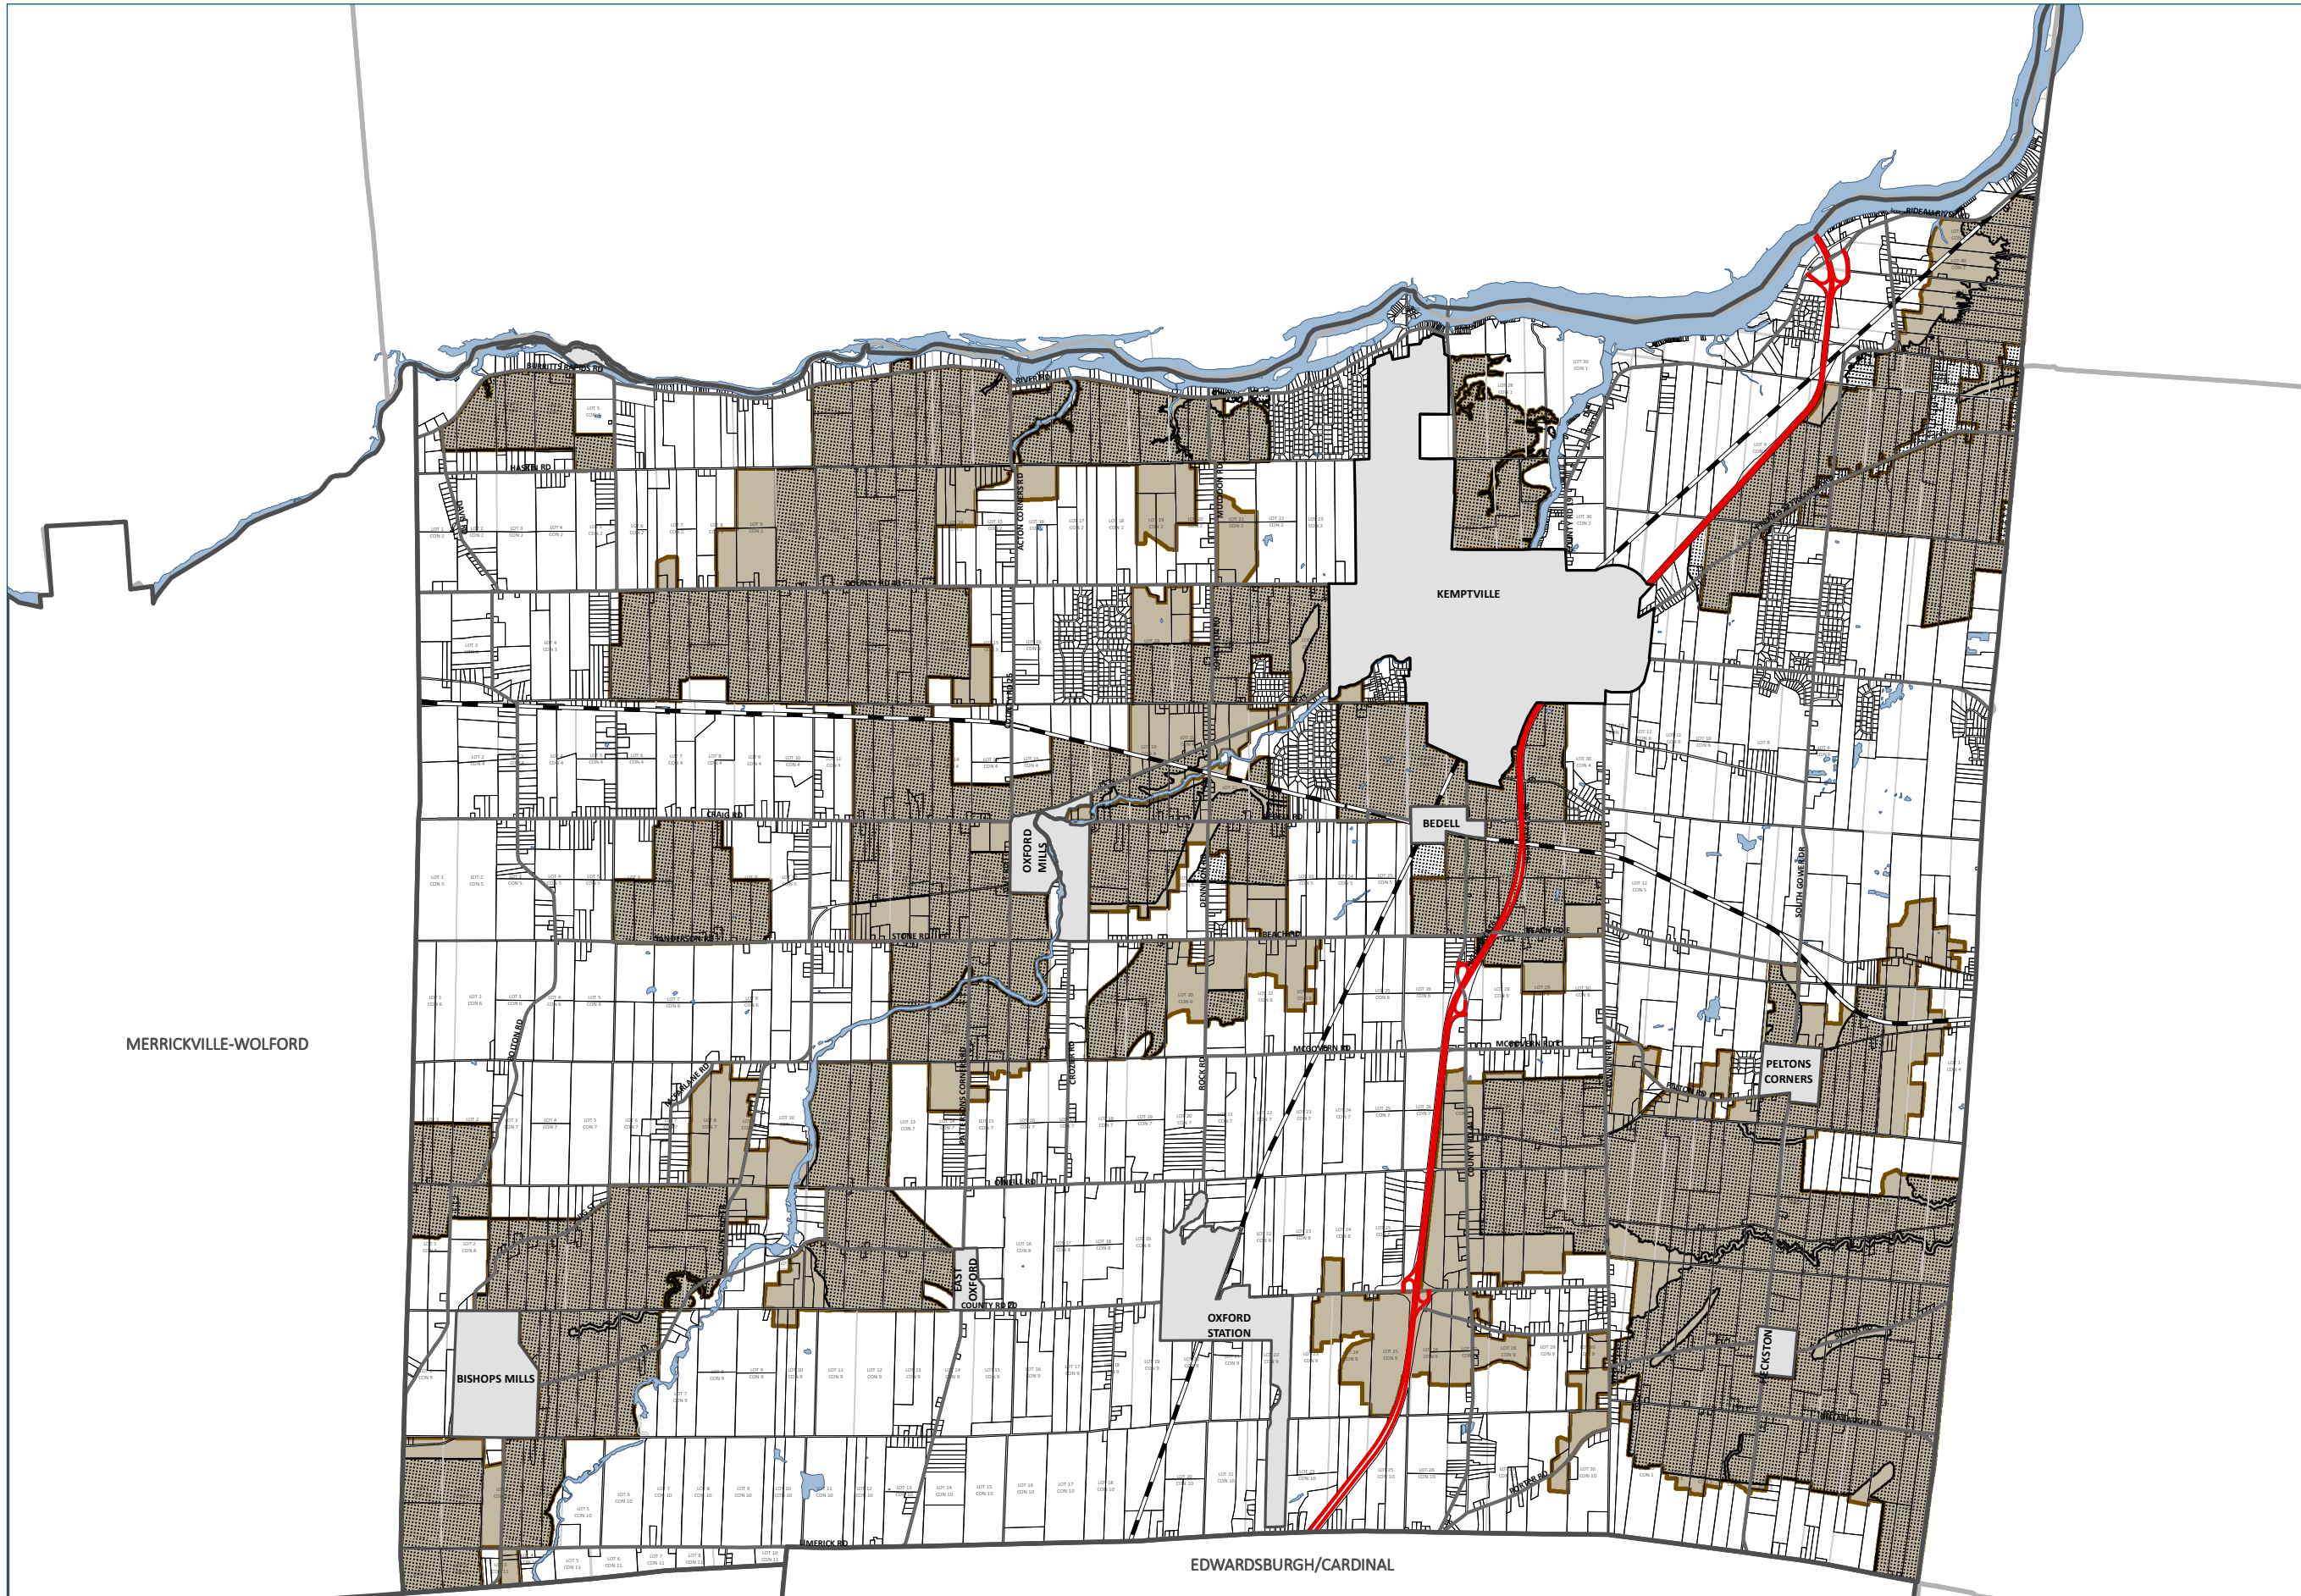

UNITED COUNTIES OF LEEDS & GRENVILLE - NORTH GRENVILLE
PRIME RECOMMENDATION & EXISTING PRIME AGRICULTURAL DESIGNATION

RECOMMENDATION
Prime Agriculture

OFFICIAL PLAN DESIGNATION
Prime Agricultural Lands
(Current Official Plan)

The information displayed on this map has been compiled from various sources. While every effort has been made to accurately depict the information, this map should not be relied on as being a precise indicator of locations.