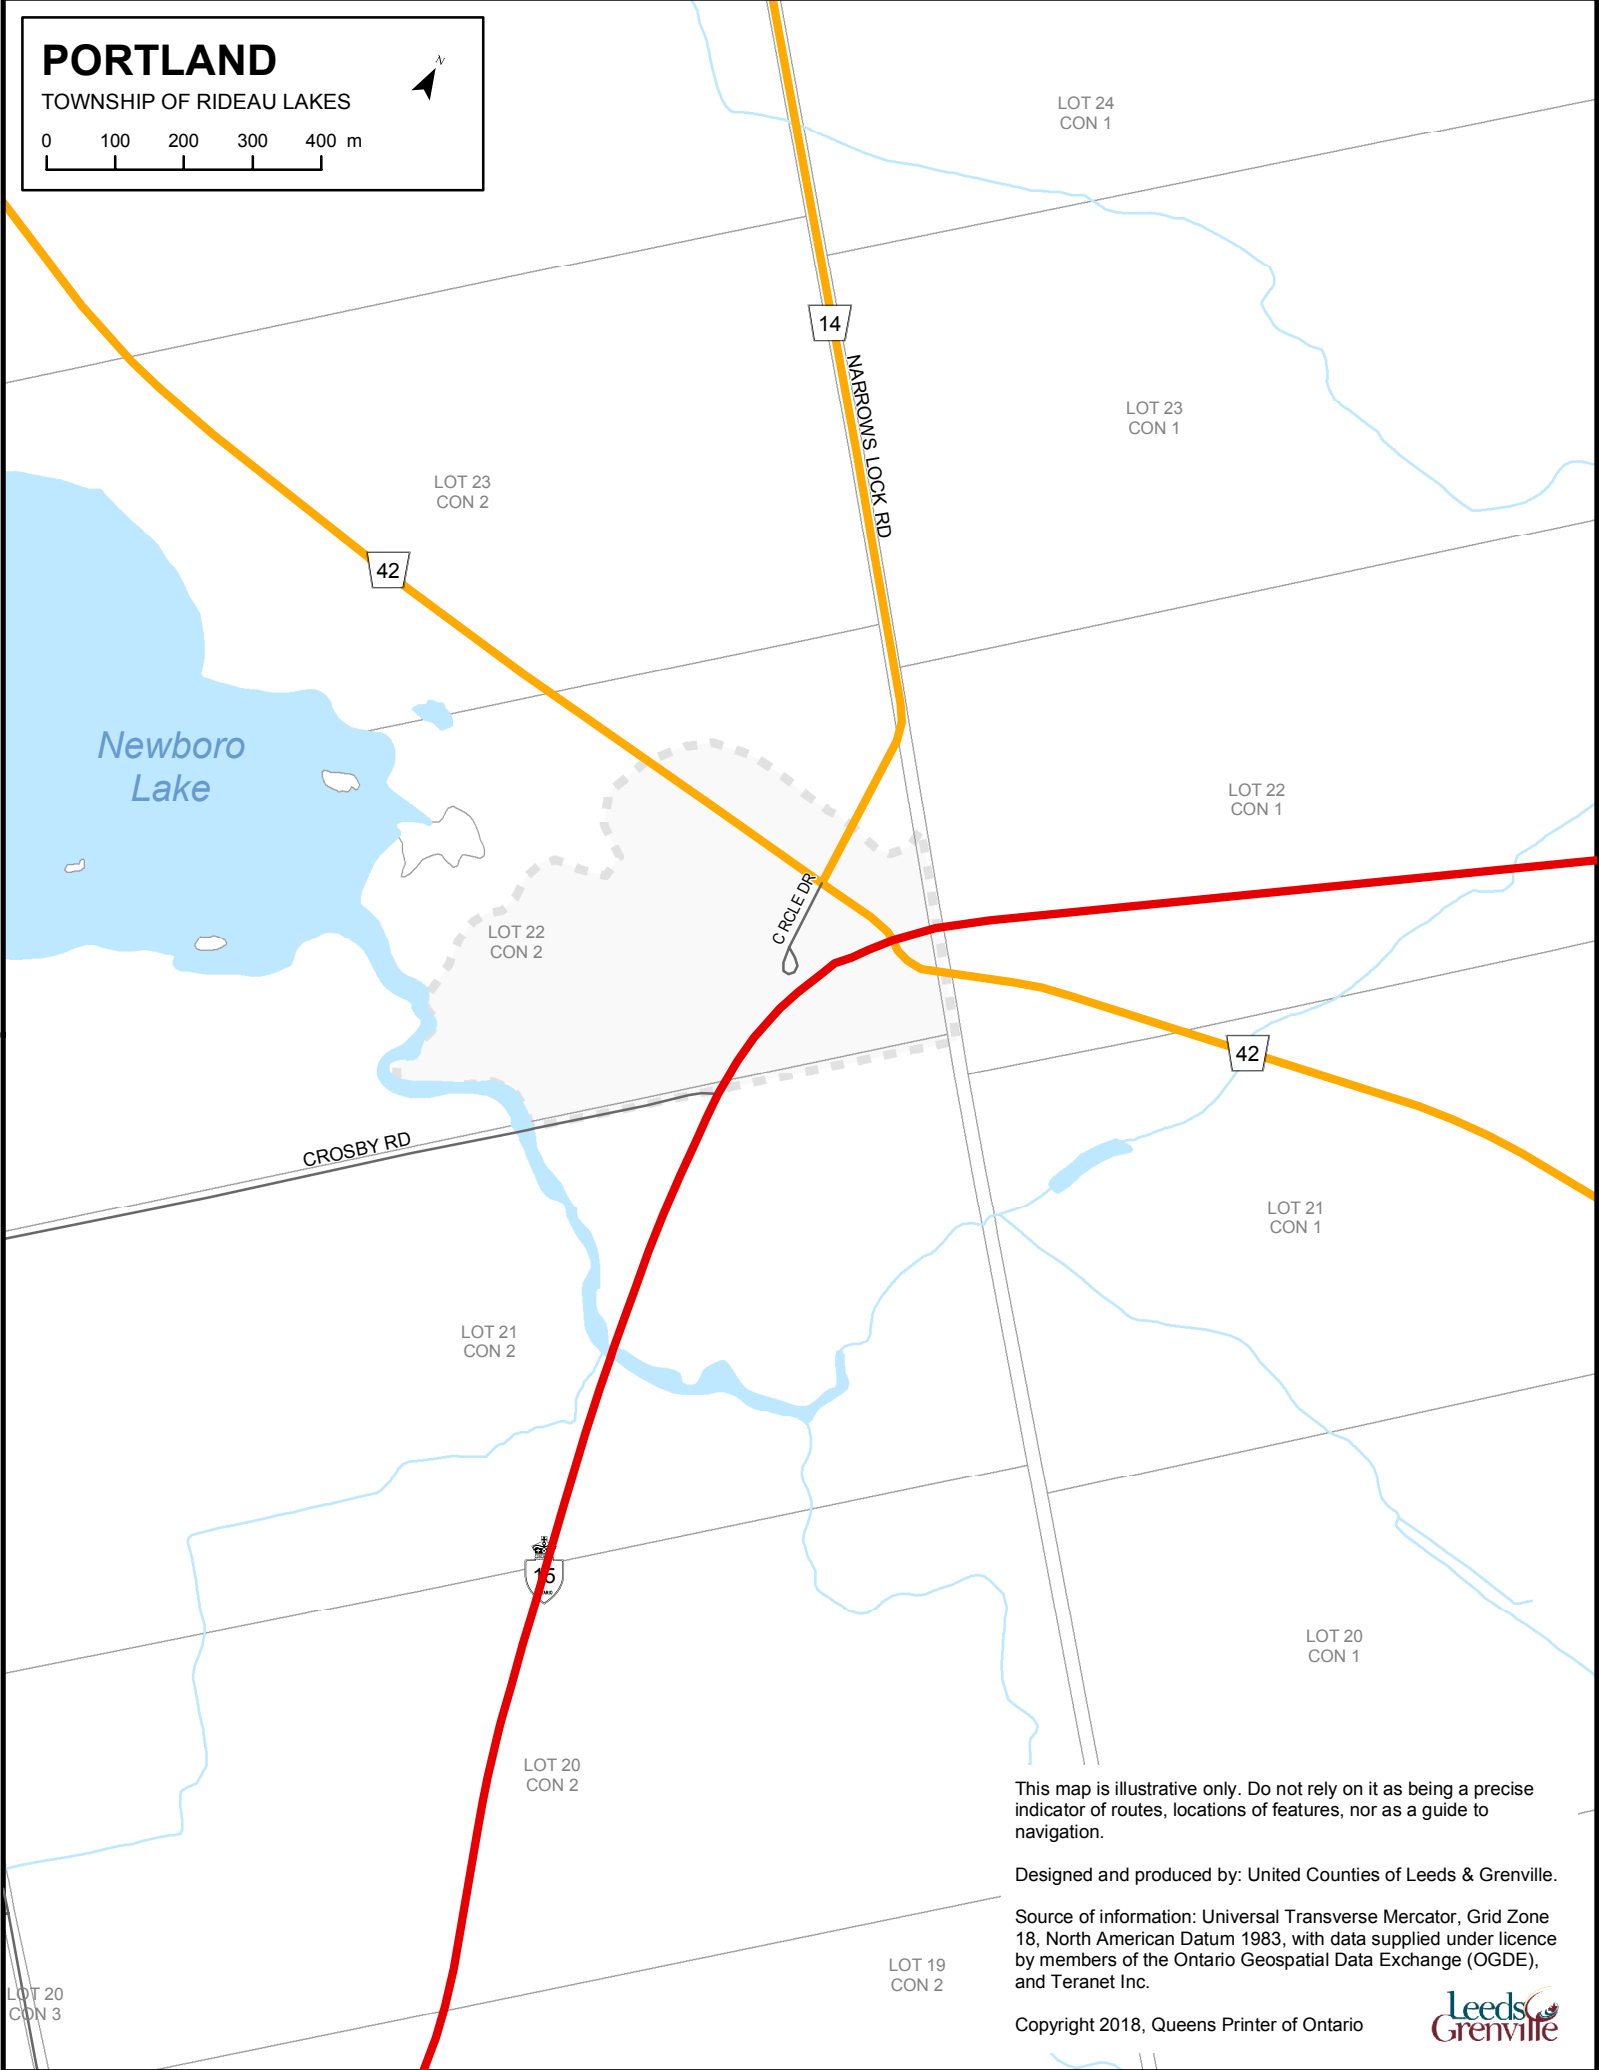

PORTLAND

TOWNSHIP OF RIDEAU LAKES

0 100 200 300 400 m

This map is illustrative only. Do not rely on it as being a precise indicator of routes, locations of features, nor as a guide to navigation.

Designed and produced by: United Counties of Leeds & Grenville.

Source of information: Universal Transverse Mercator, Grid Zone 18, North American Datum 1983, with data supplied under licence by members of the Ontario Geospatial Data Exchange (OGDE), and Teranet Inc.

Copyright 2018, Queens Printer of Ontario

LOT 20
CON 3

LOT 19
CON 2

LOT 20
CON 2

LOT 21
CON 2

LOT 21
CON 1

LOT 22
CON 1

LOT 23
CON 2

LOT 23
CON 1

LOT 24
CON 1