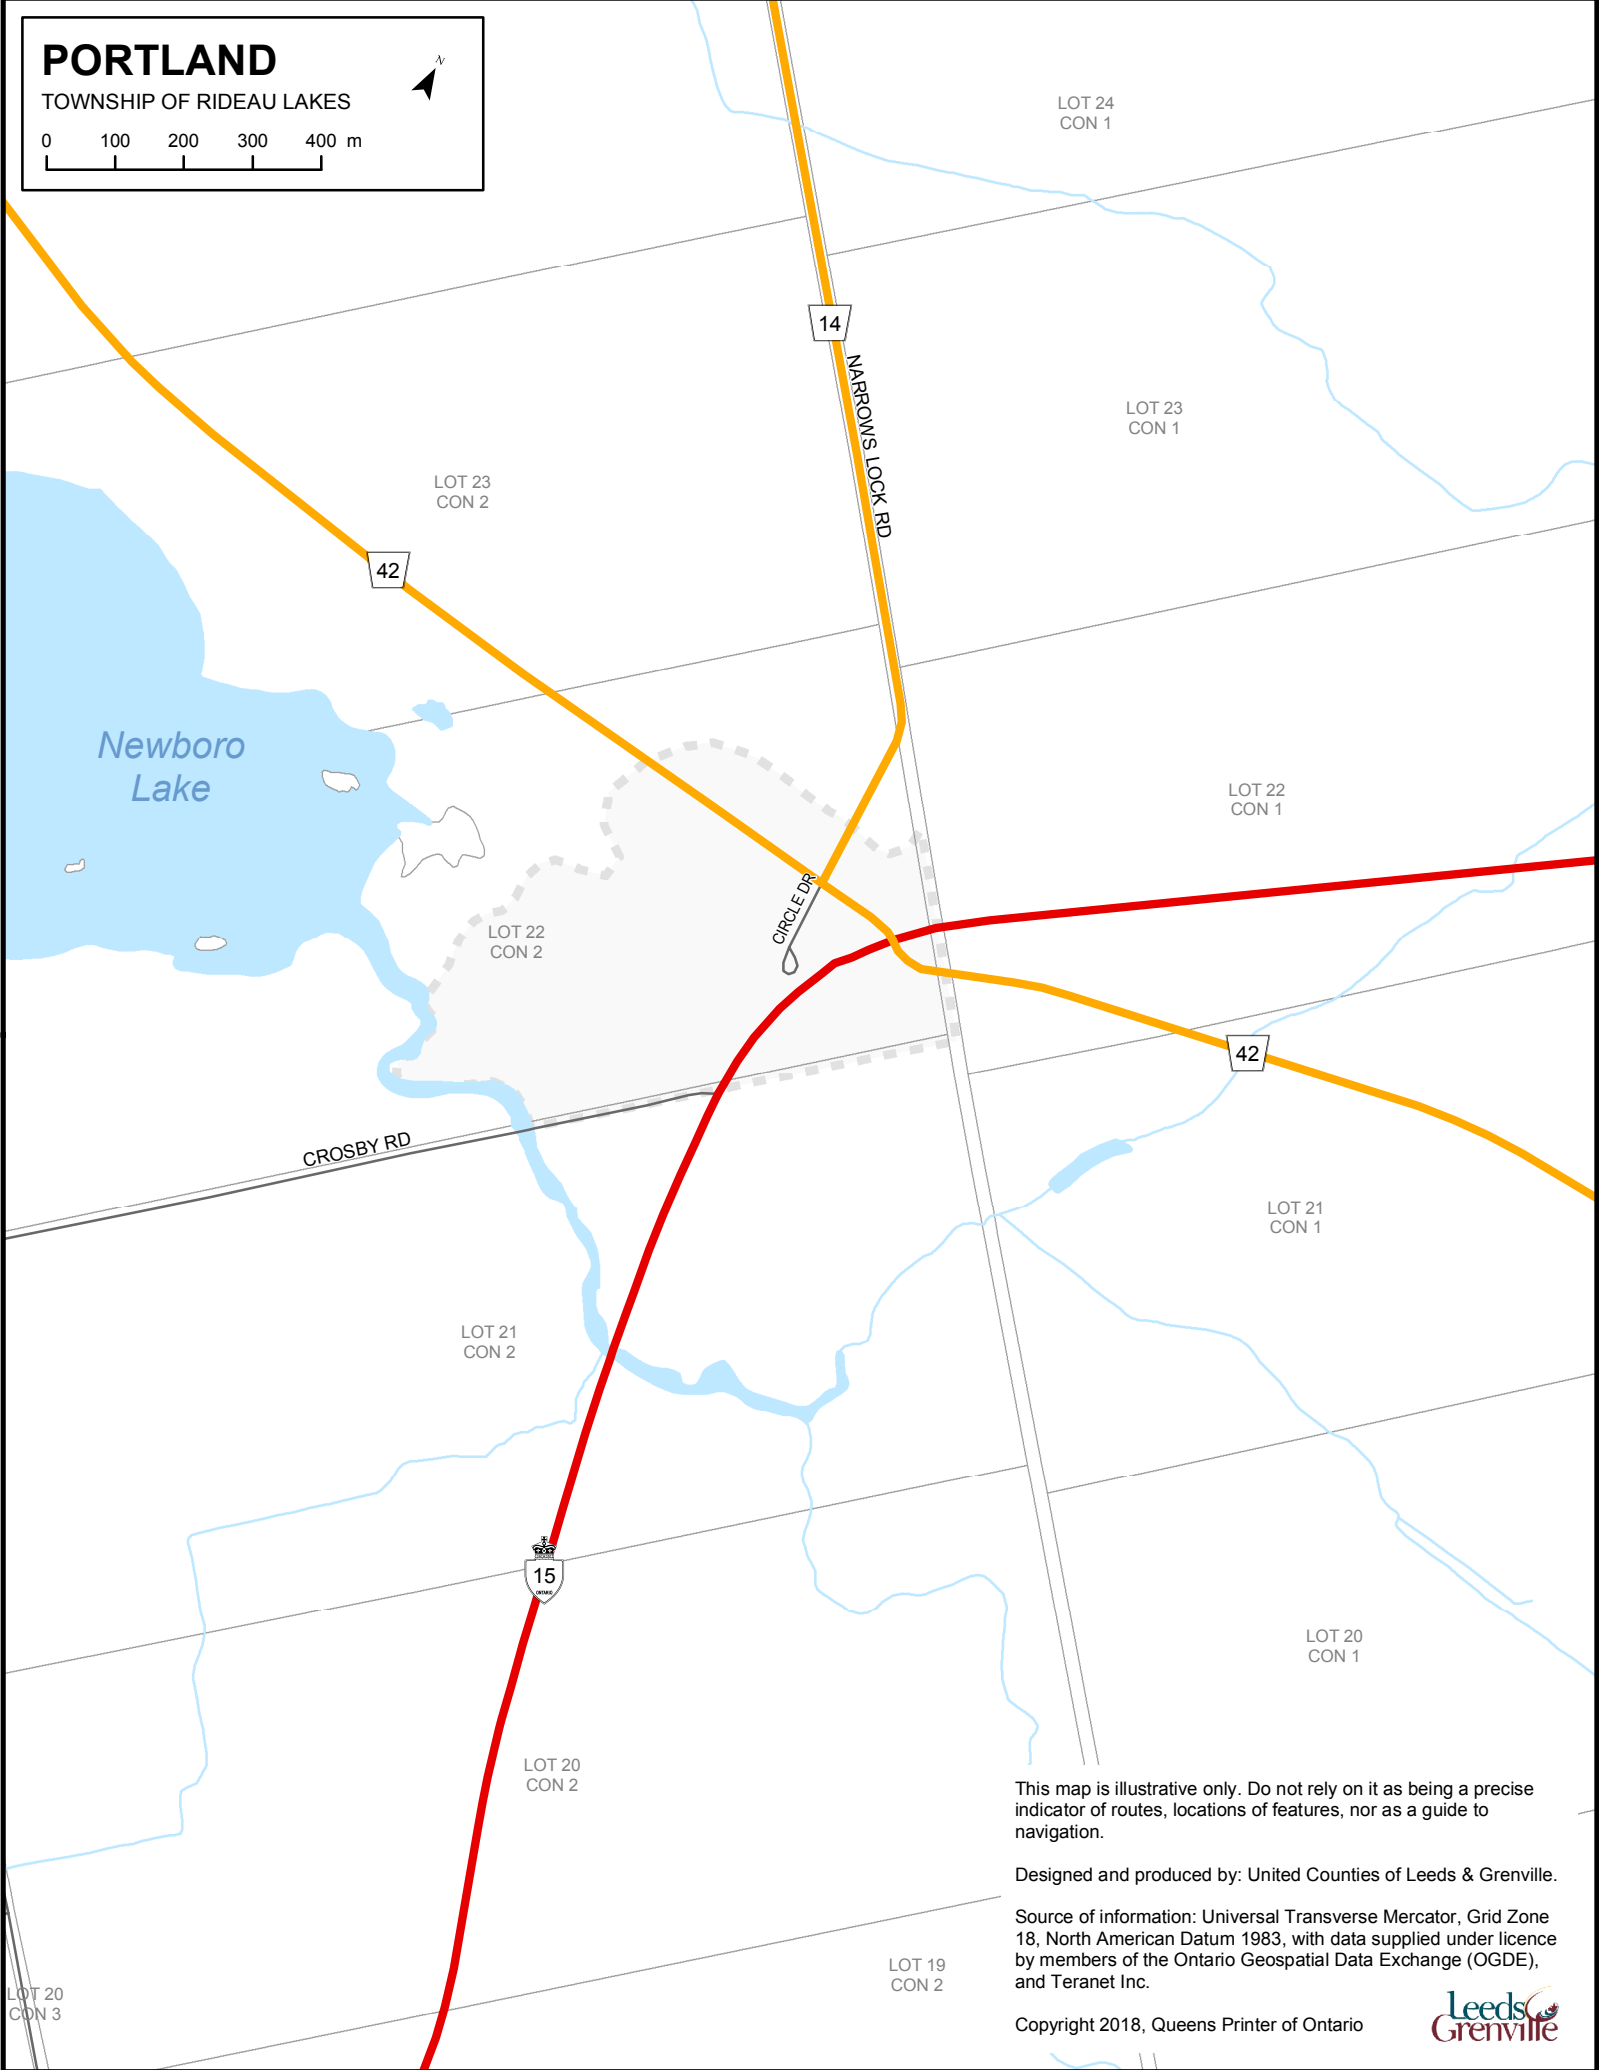

PORTLAND

TOWNSHIP OF RIDEAU LAKES

0 100 200 300 400 m

This map is illustrative only. Do not rely on it as being a precise indicator of routes, locations of features, nor as a guide to navigation.

Designed and produced by: United Counties of Leeds & Grenville.

Source of information: Universal Transverse Mercator, Grid Zone 18, North American Datum 1983, with data supplied under licence by members of the Ontario Geospatial Data Exchange (OGDE), and Teranet Inc.

Copyright 2018, Queens Printer of Ontario

LOT 20
CON 3

LOT 19
CON 2