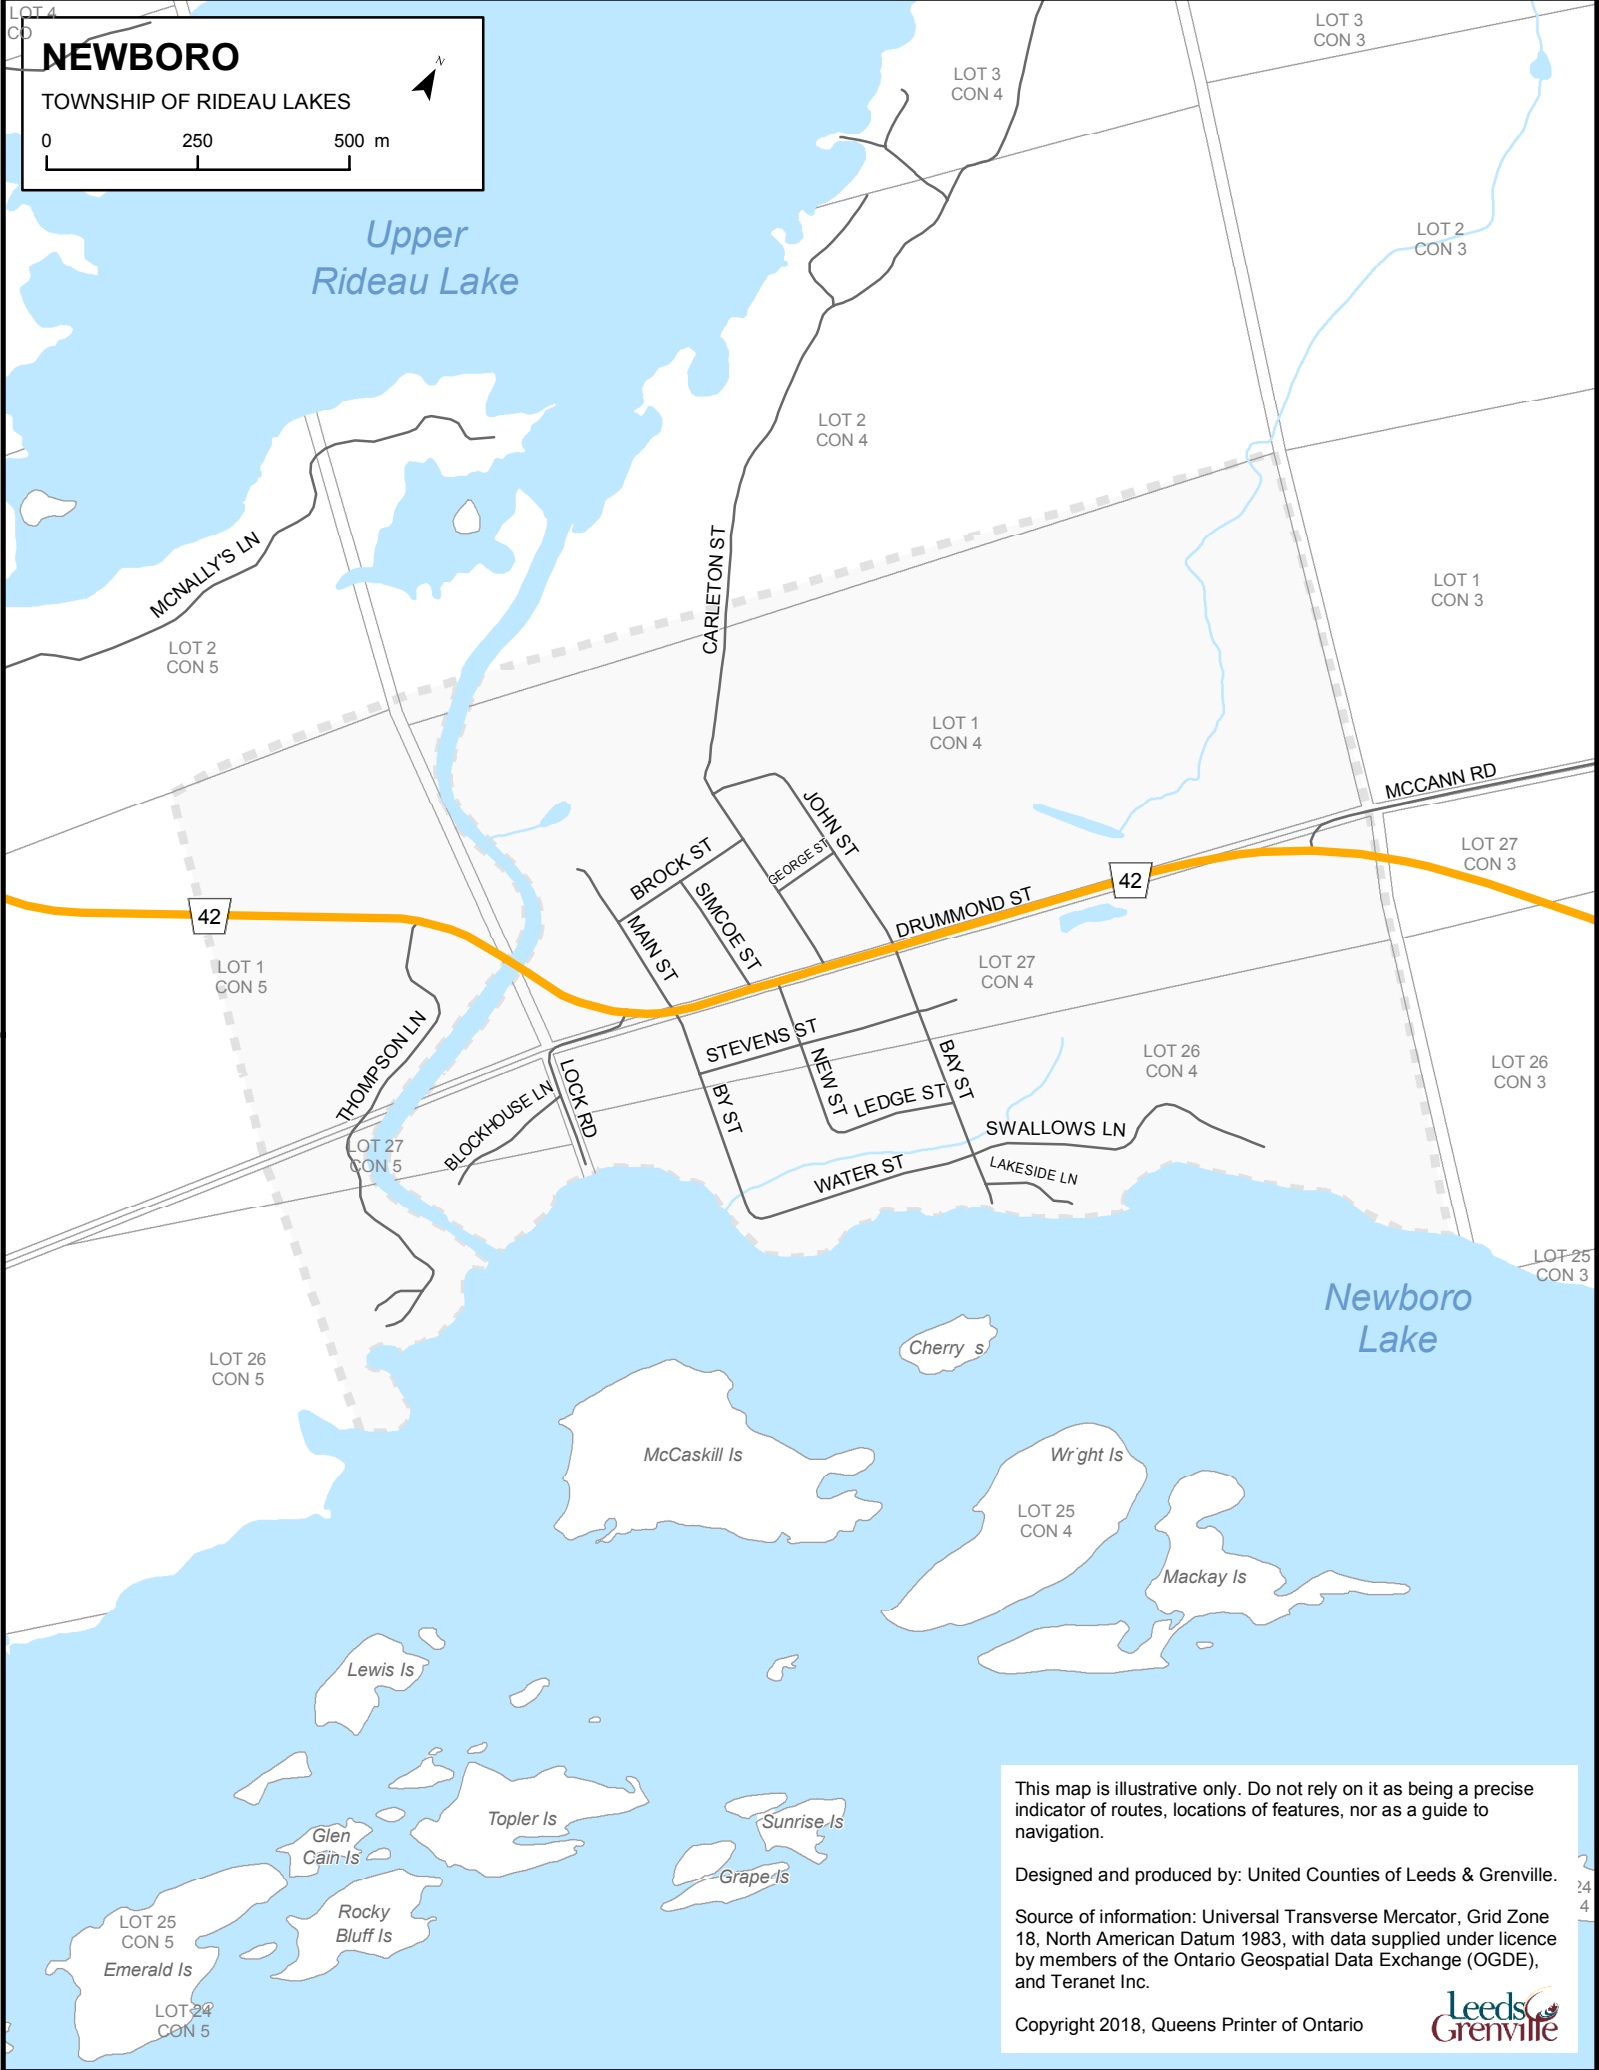

NEWBORO

TOWNSHIP OF RIDEAU LAKES

0 250 500 m

Upper Rideau Lake

Newboro Lake

This map is illustrative only. Do not rely on it as being a precise indicator of routes, locations of features, nor as a guide to navigation.

Designed and produced by: United Counties of Leeds & Grenville.

Source of information: Universal Transverse Mercator, Grid Zone 18, North American Datum 1983, with data supplied under licence by members of the Ontario Geospatial Data Exchange (OGDE), and Teranet Inc.