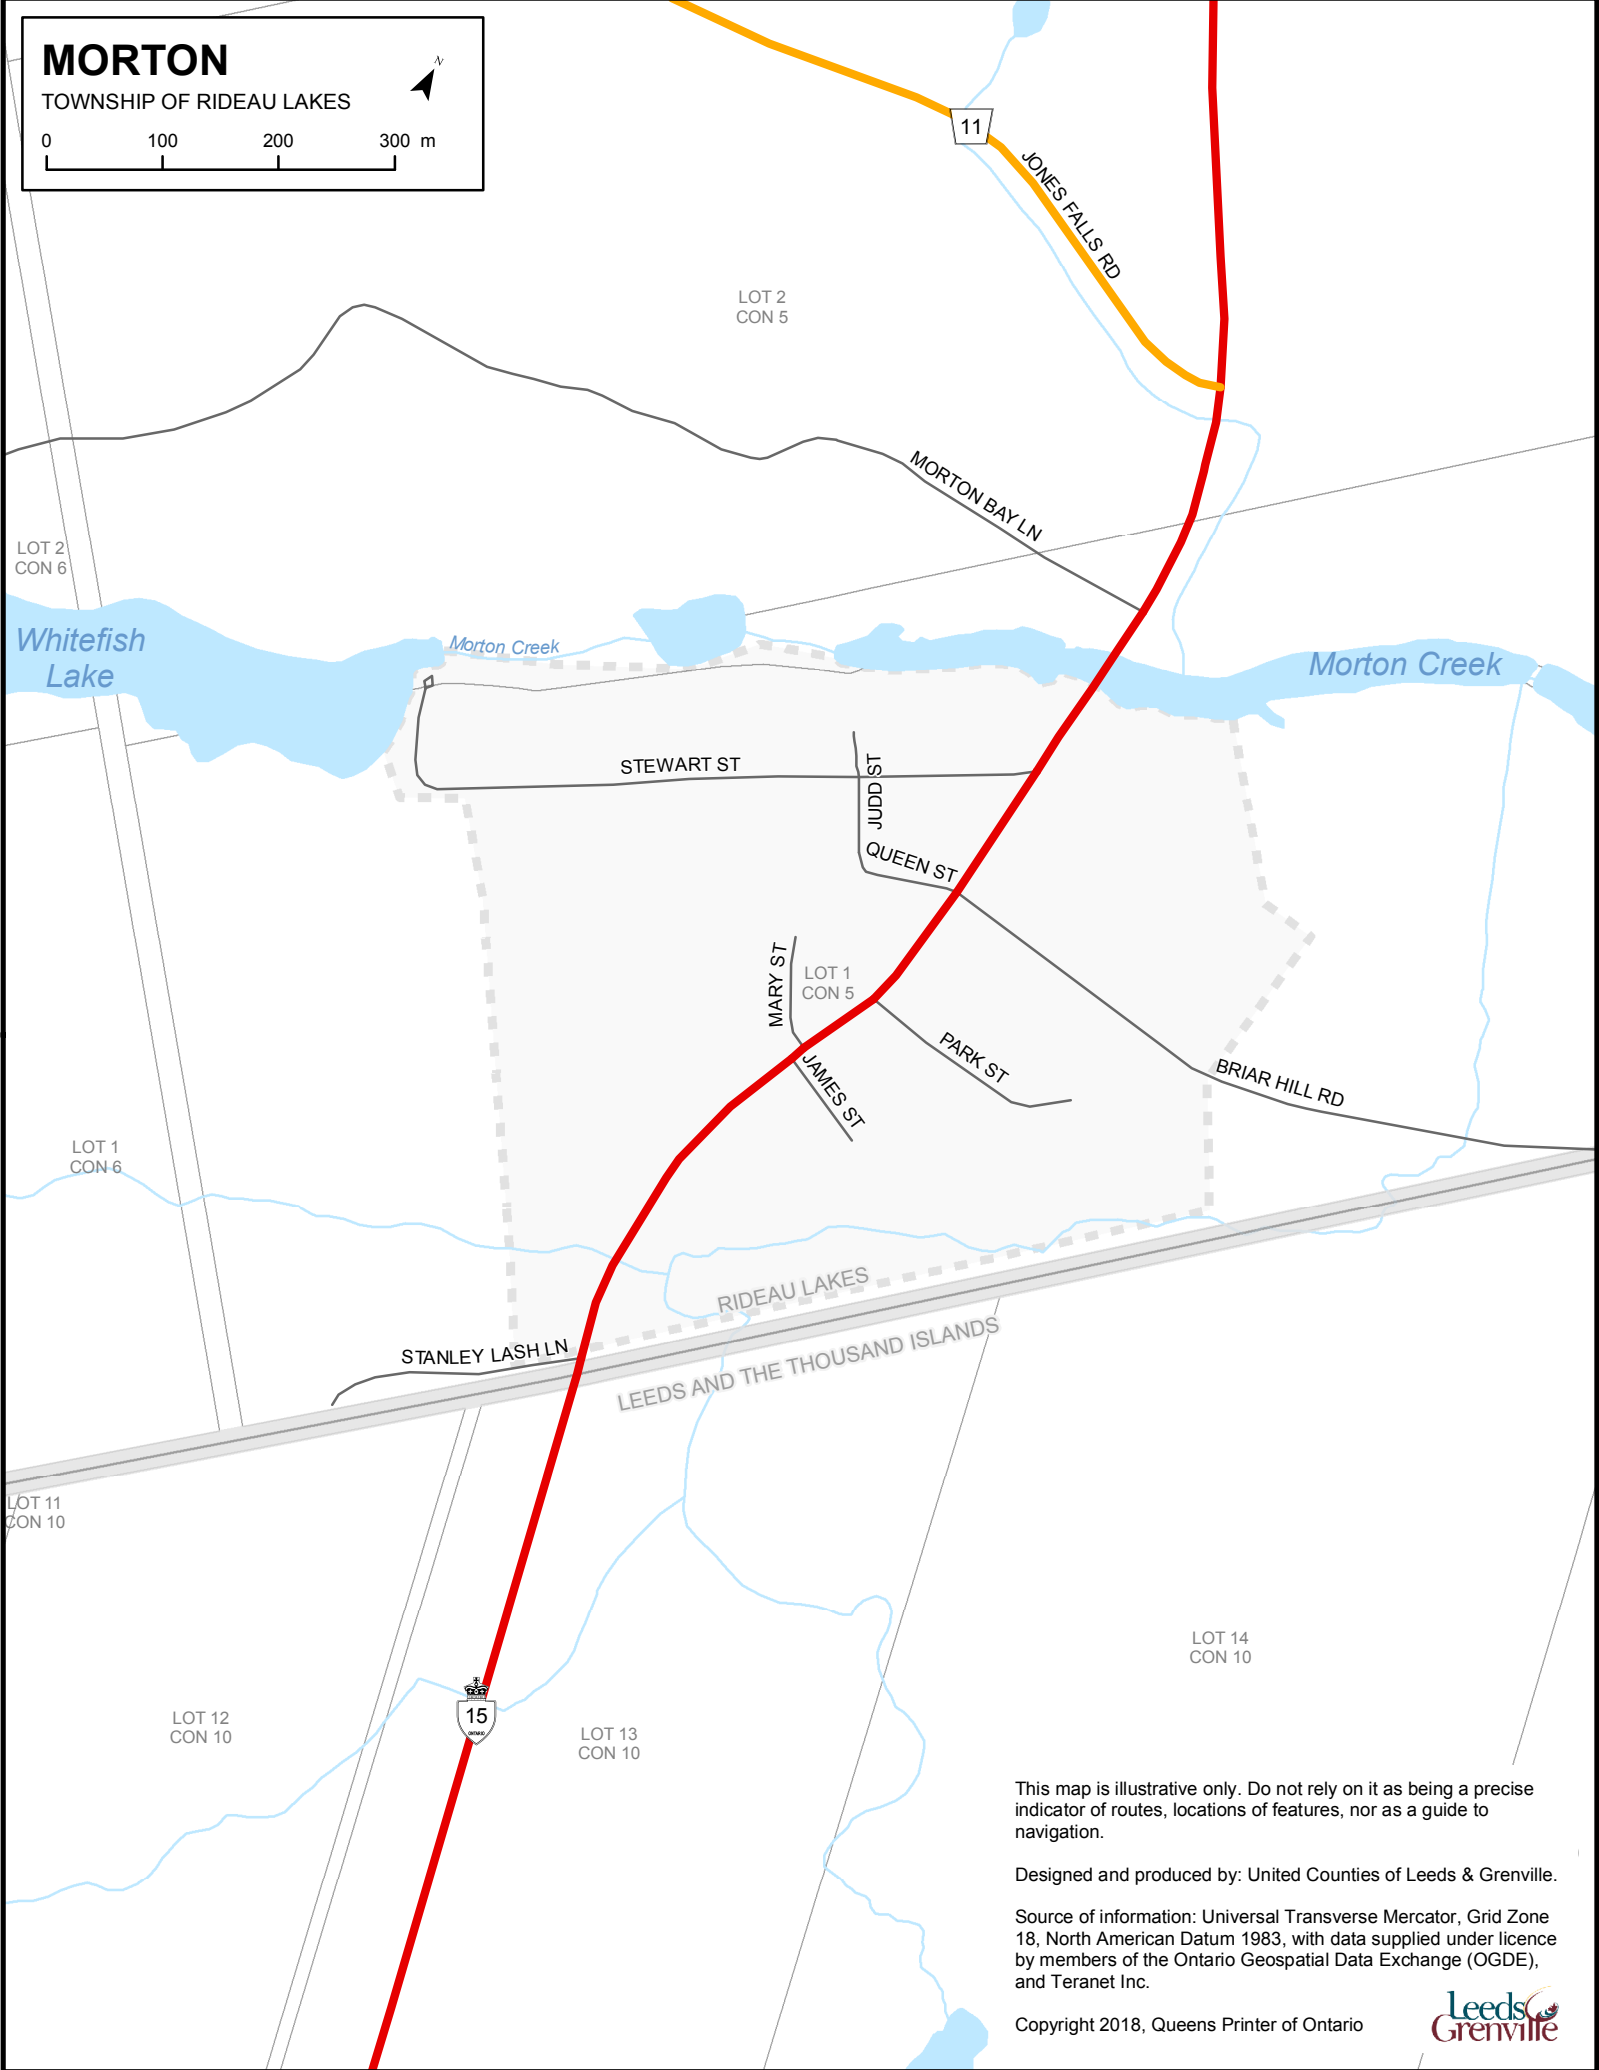

MORTON

TOWNSHIP OF RIDEAU LAKES

0 100 200 300 m

This map is illustrative only. Do not rely on it as being a precise indicator of routes, locations of features, nor as a guide to navigation.

Designed and produced by: United Counties of Leeds & Grenville.

Source of information: Universal Transverse Mercator, Grid Zone 18, North American Datum 1983, with data supplied under licence by members of the Ontario Geospatial Data Exchange (OGDE), and Teranet Inc.