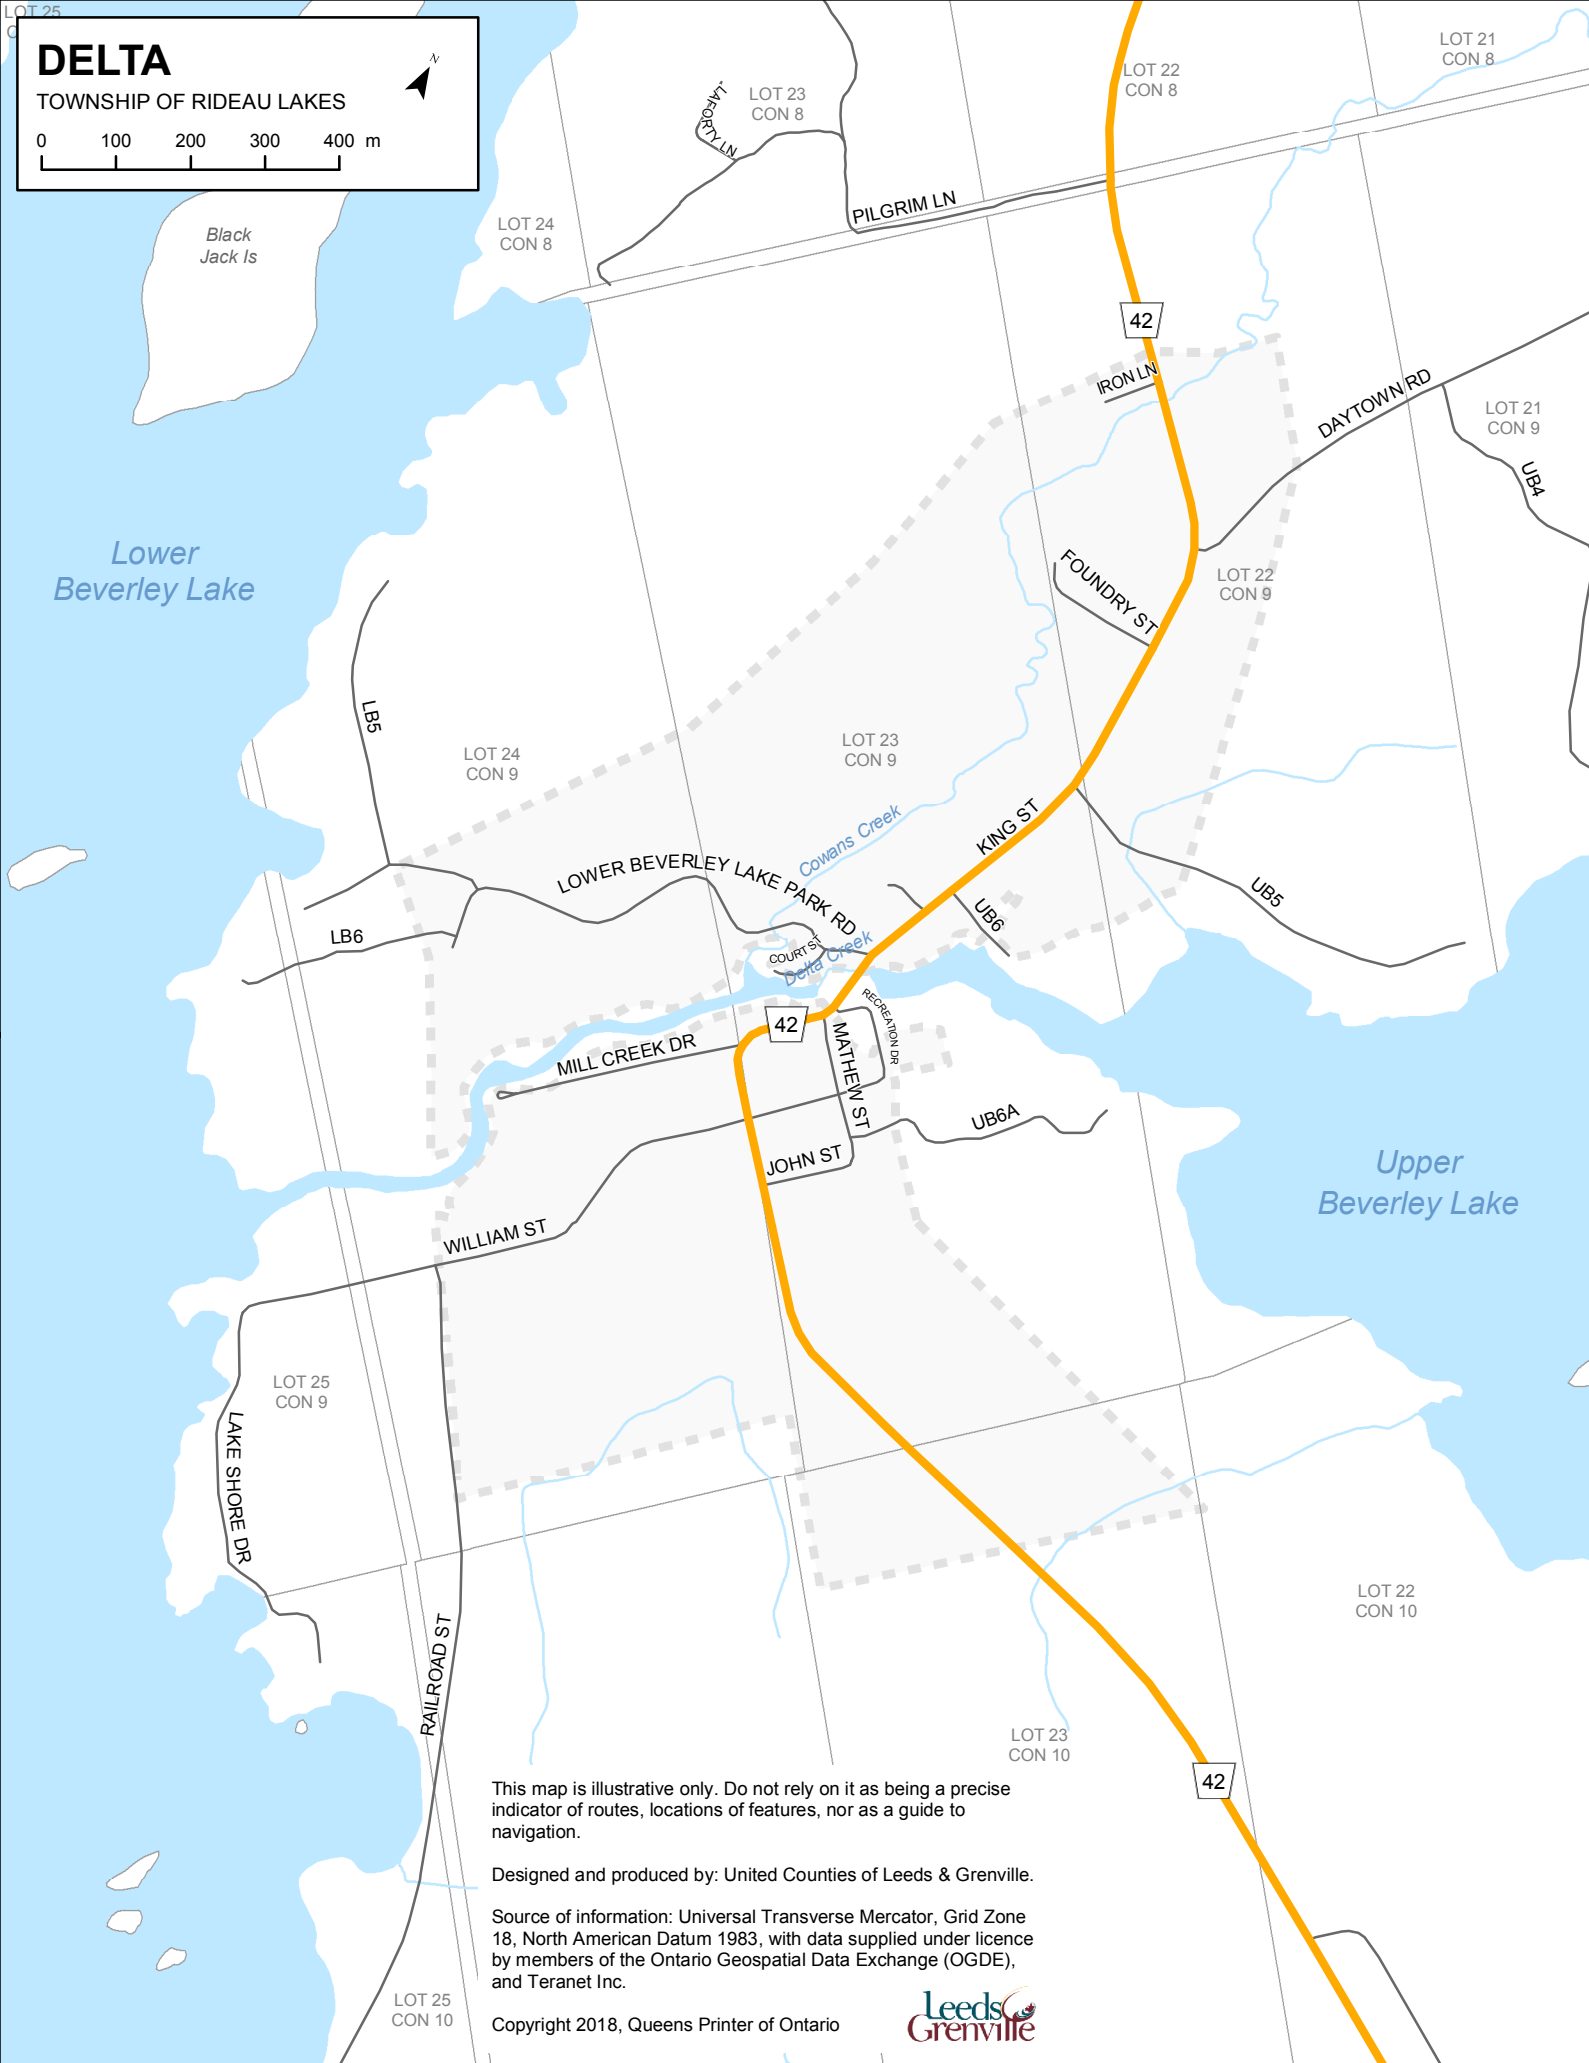

DELTA

TOWNSHIP OF RIDEAU LAKES

0 100 200 300 400 m

This map is illustrative only. Do not rely on it as being a precise indicator of routes, locations of features, nor as a guide to navigation.

Designed and produced by: United Counties of Leeds & Grenville.

Source of information: Universal Transverse Mercator, Grid Zone 18, North American Datum 1983, with data supplied under licence by members of the Ontario Geospatial Data Exchange (OGDE), and Teranet Inc.