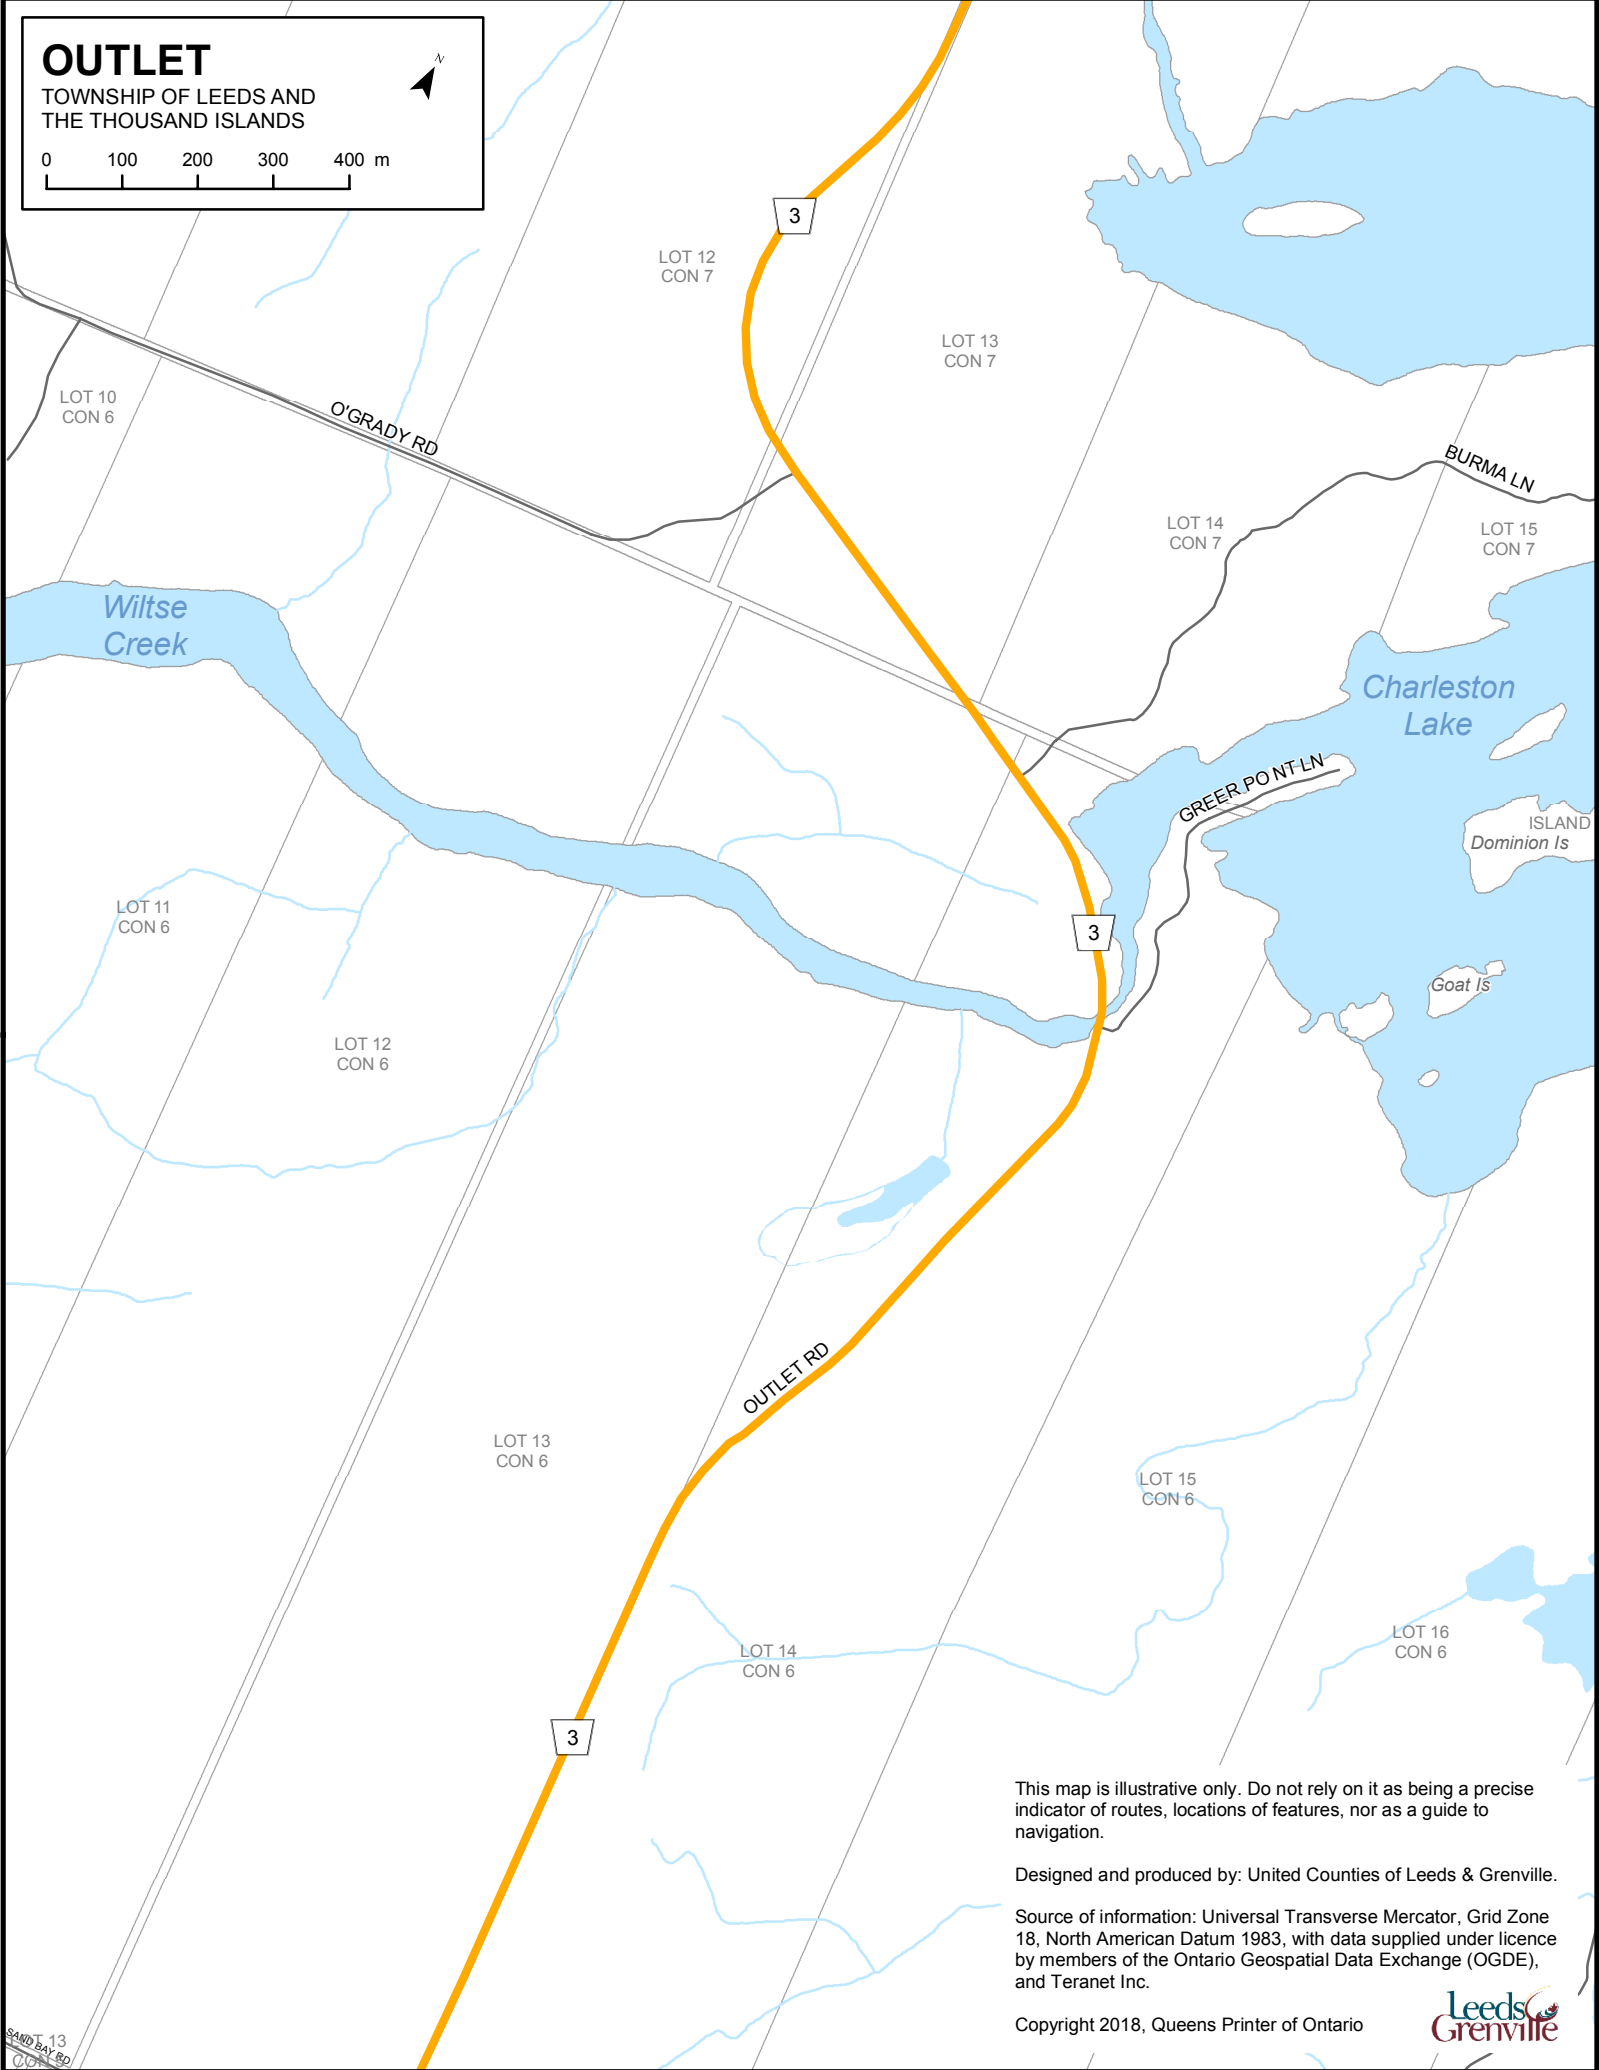

OUTLET

TOWNSHIP OF LEEDS AND
THE THOUSAND ISLANDS

0 100 200 300 400 m

This map is illustrative only. Do not rely on it as being a precise indicator of routes, locations of features, nor as a guide to navigation.

Designed and produced by: United Counties of Leeds & Grenville.

Source of information: Universal Transverse Mercator, Grid Zone 18, North American Datum 1983, with data supplied under licence by members of the Ontario Geospatial Data Exchange (OGDE), and Teranet Inc.