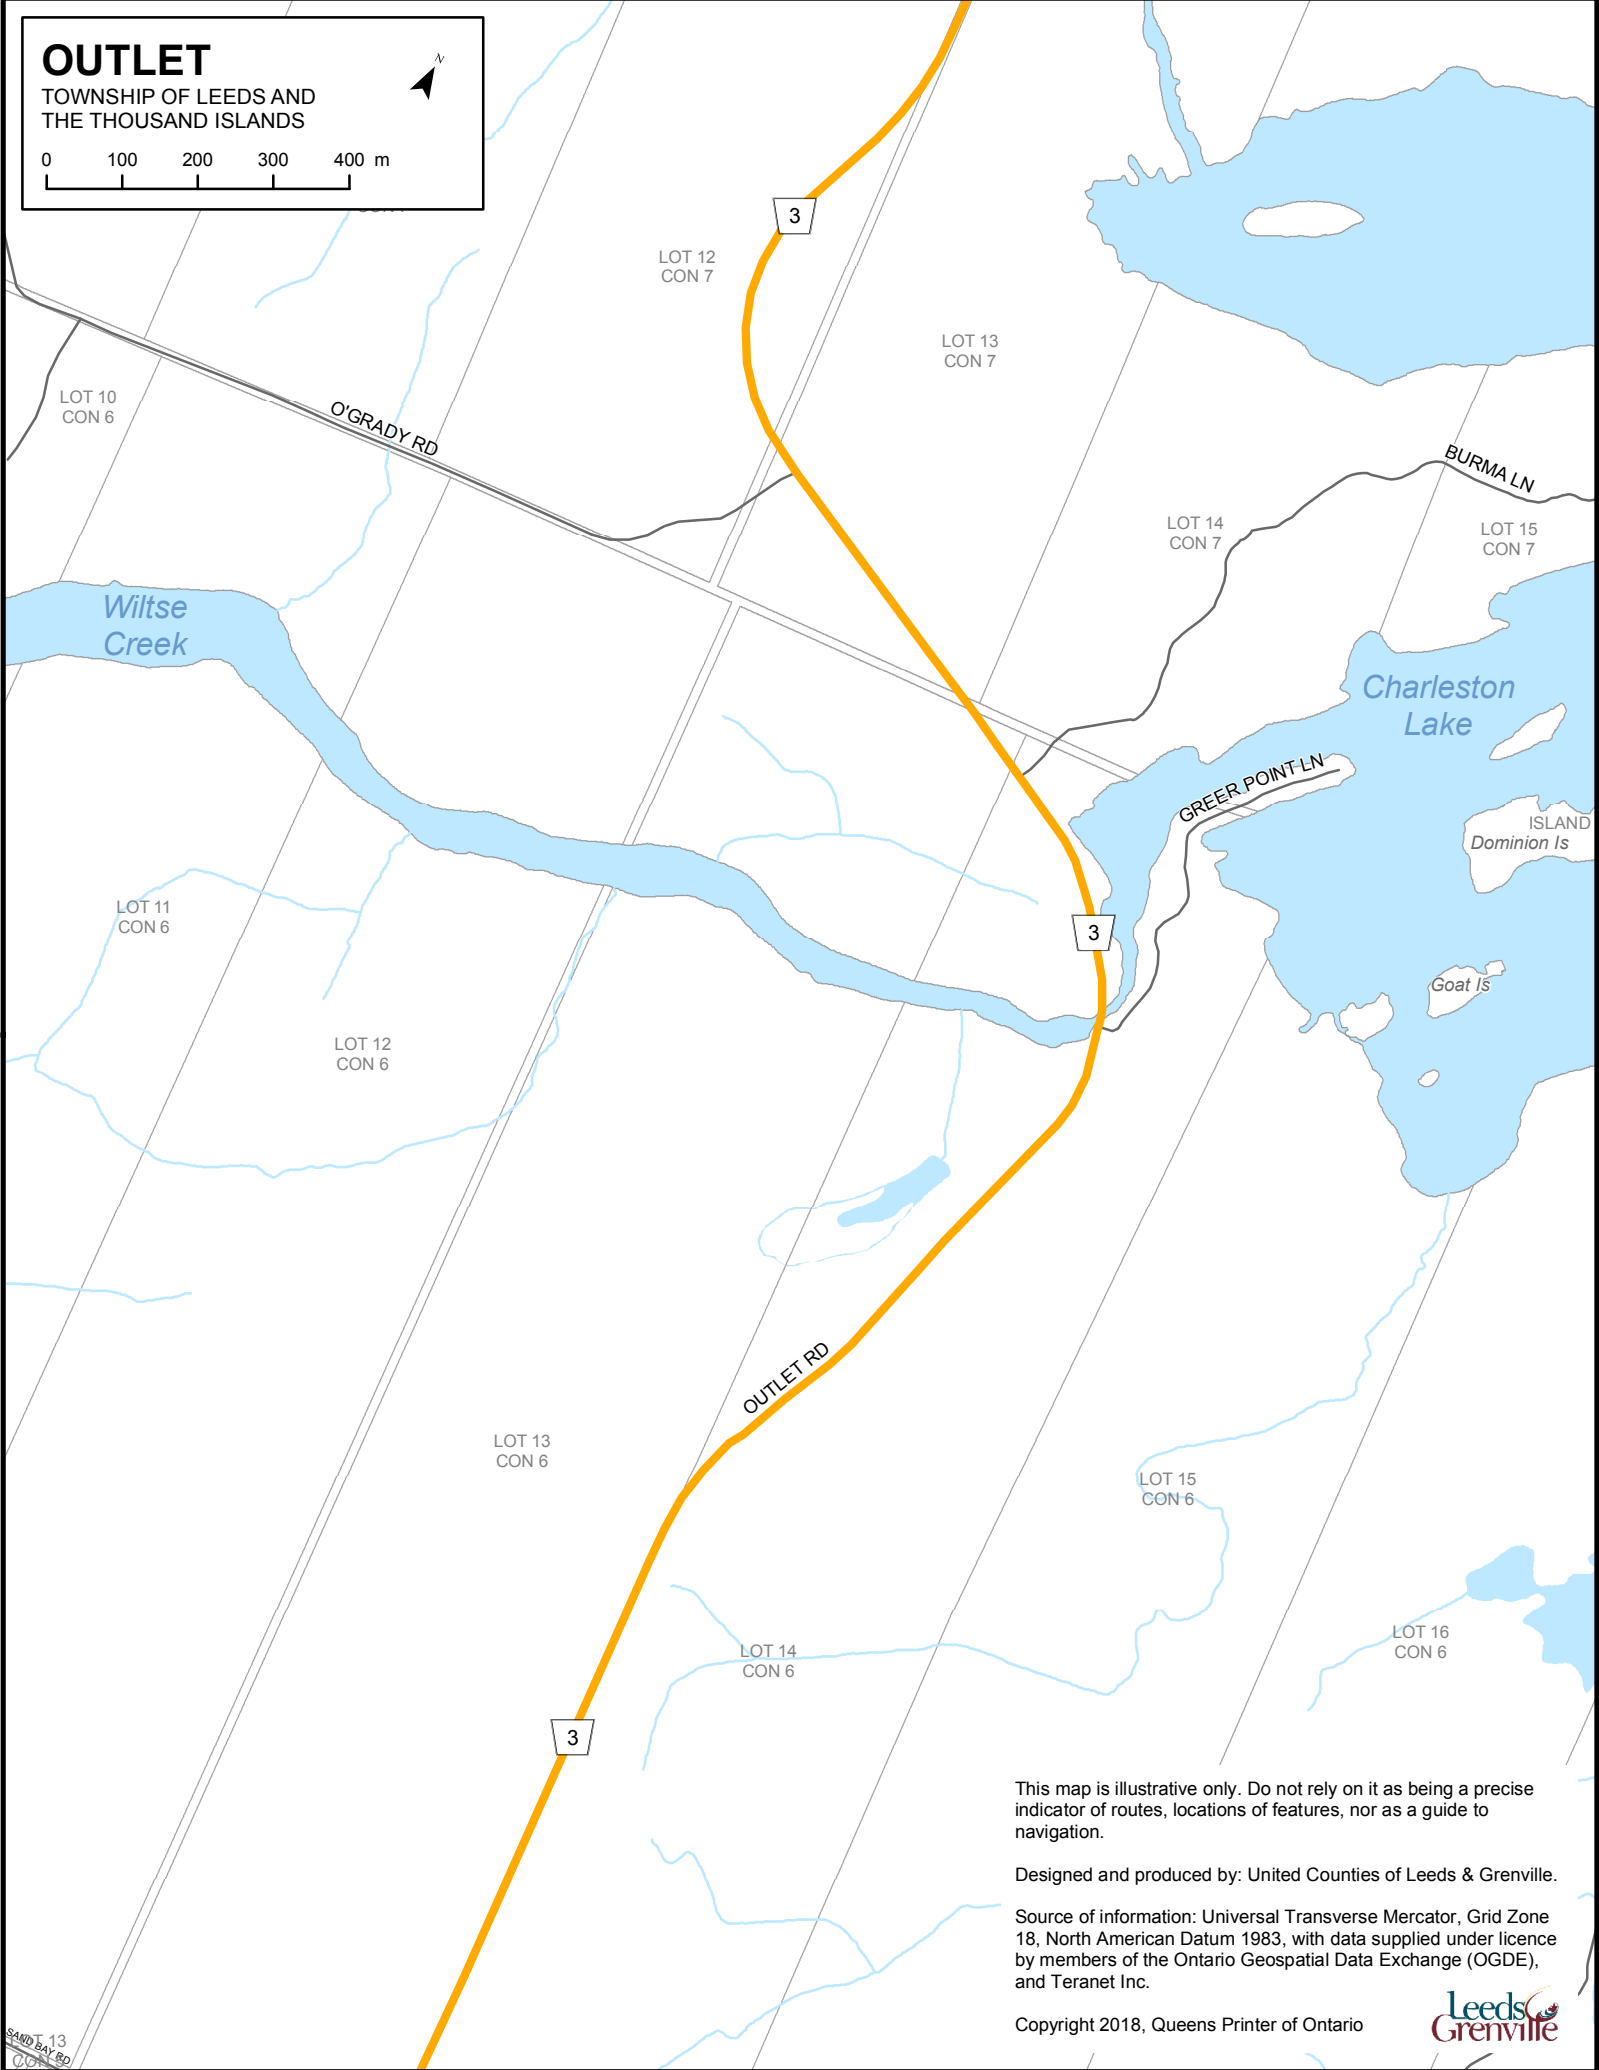

OUTLET

TOWNSHIP OF LEEDS AND
THE THOUSAND ISLANDS

0 100 200 300 400 m

This map is illustrative only. Do not rely on it as being a precise indicator of routes, locations of features, nor as a guide to navigation.

Designed and produced by: United Counties of Leeds & Grenville.

Source of information: Universal Transverse Mercator, Grid Zone 18, North American Datum 1983, with data supplied under licence by members of the Ontario Geospatial Data Exchange (OGDE), and Teranet Inc.