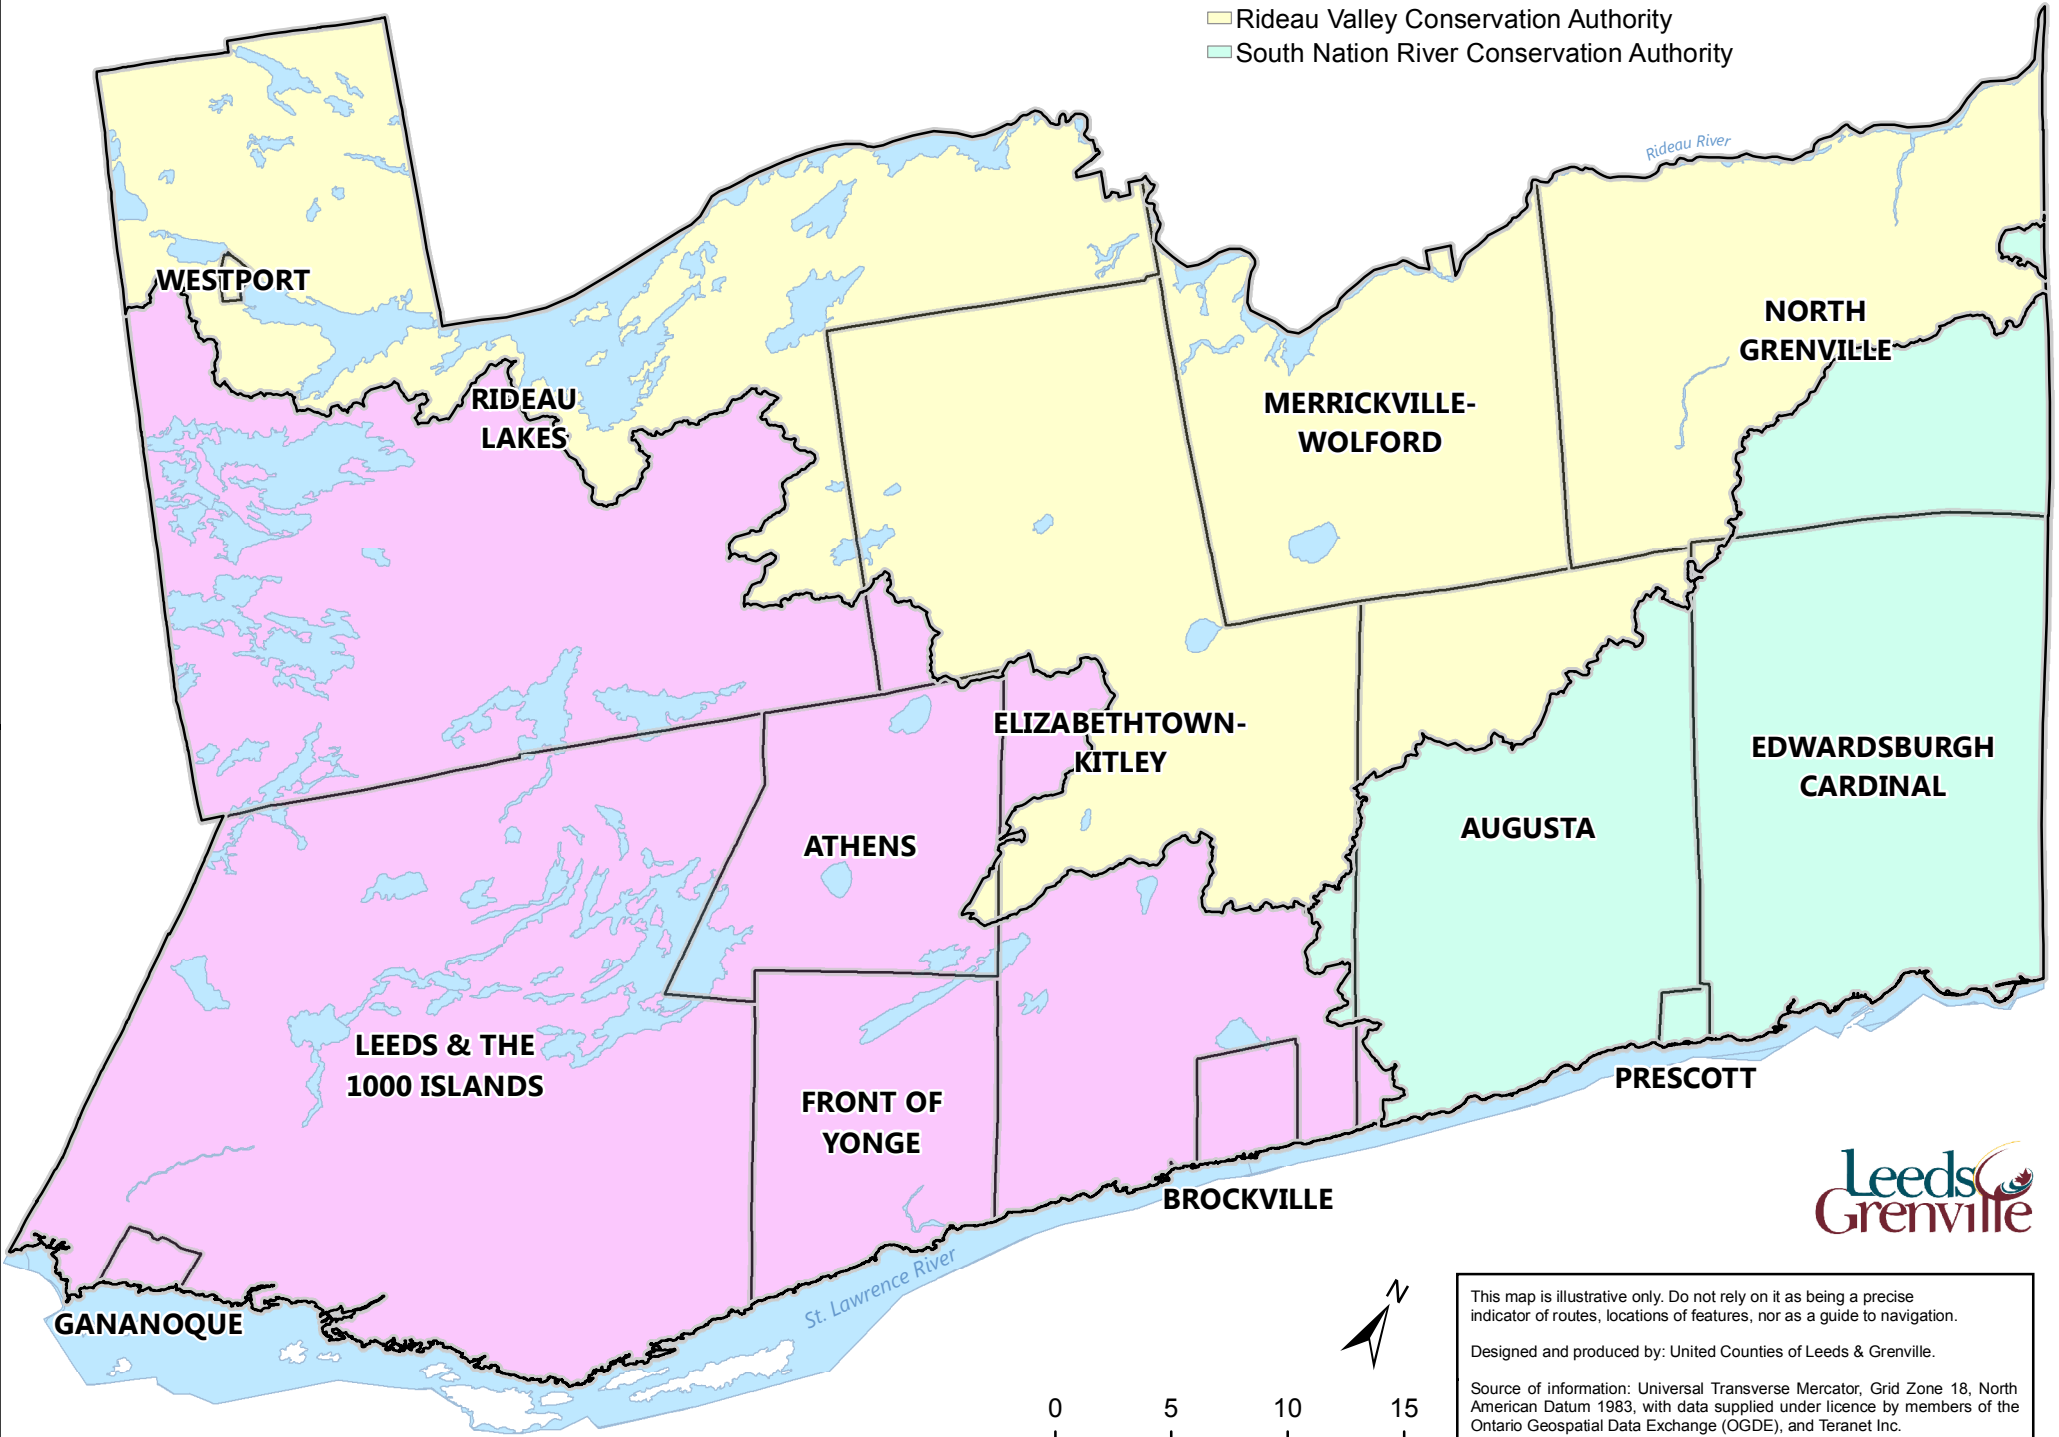

- Cataraqui Region Conservation Authority
- Rideau Valley Conservation Authority
- South Nation River Conservation Authority

This map is illustrative only. Do not rely on it as being a precise indicator of routes, locations of features, nor as a guide to navigation.

Designed and produced by: United Counties of Leeds & Grenville.

Source of information: Universal Transverse Mercator, Grid Zone 18, North American Datum 1983, with data supplied under licence by members of the Ontario Geospatial Data Exchange (OGDE), and Teranet Inc.