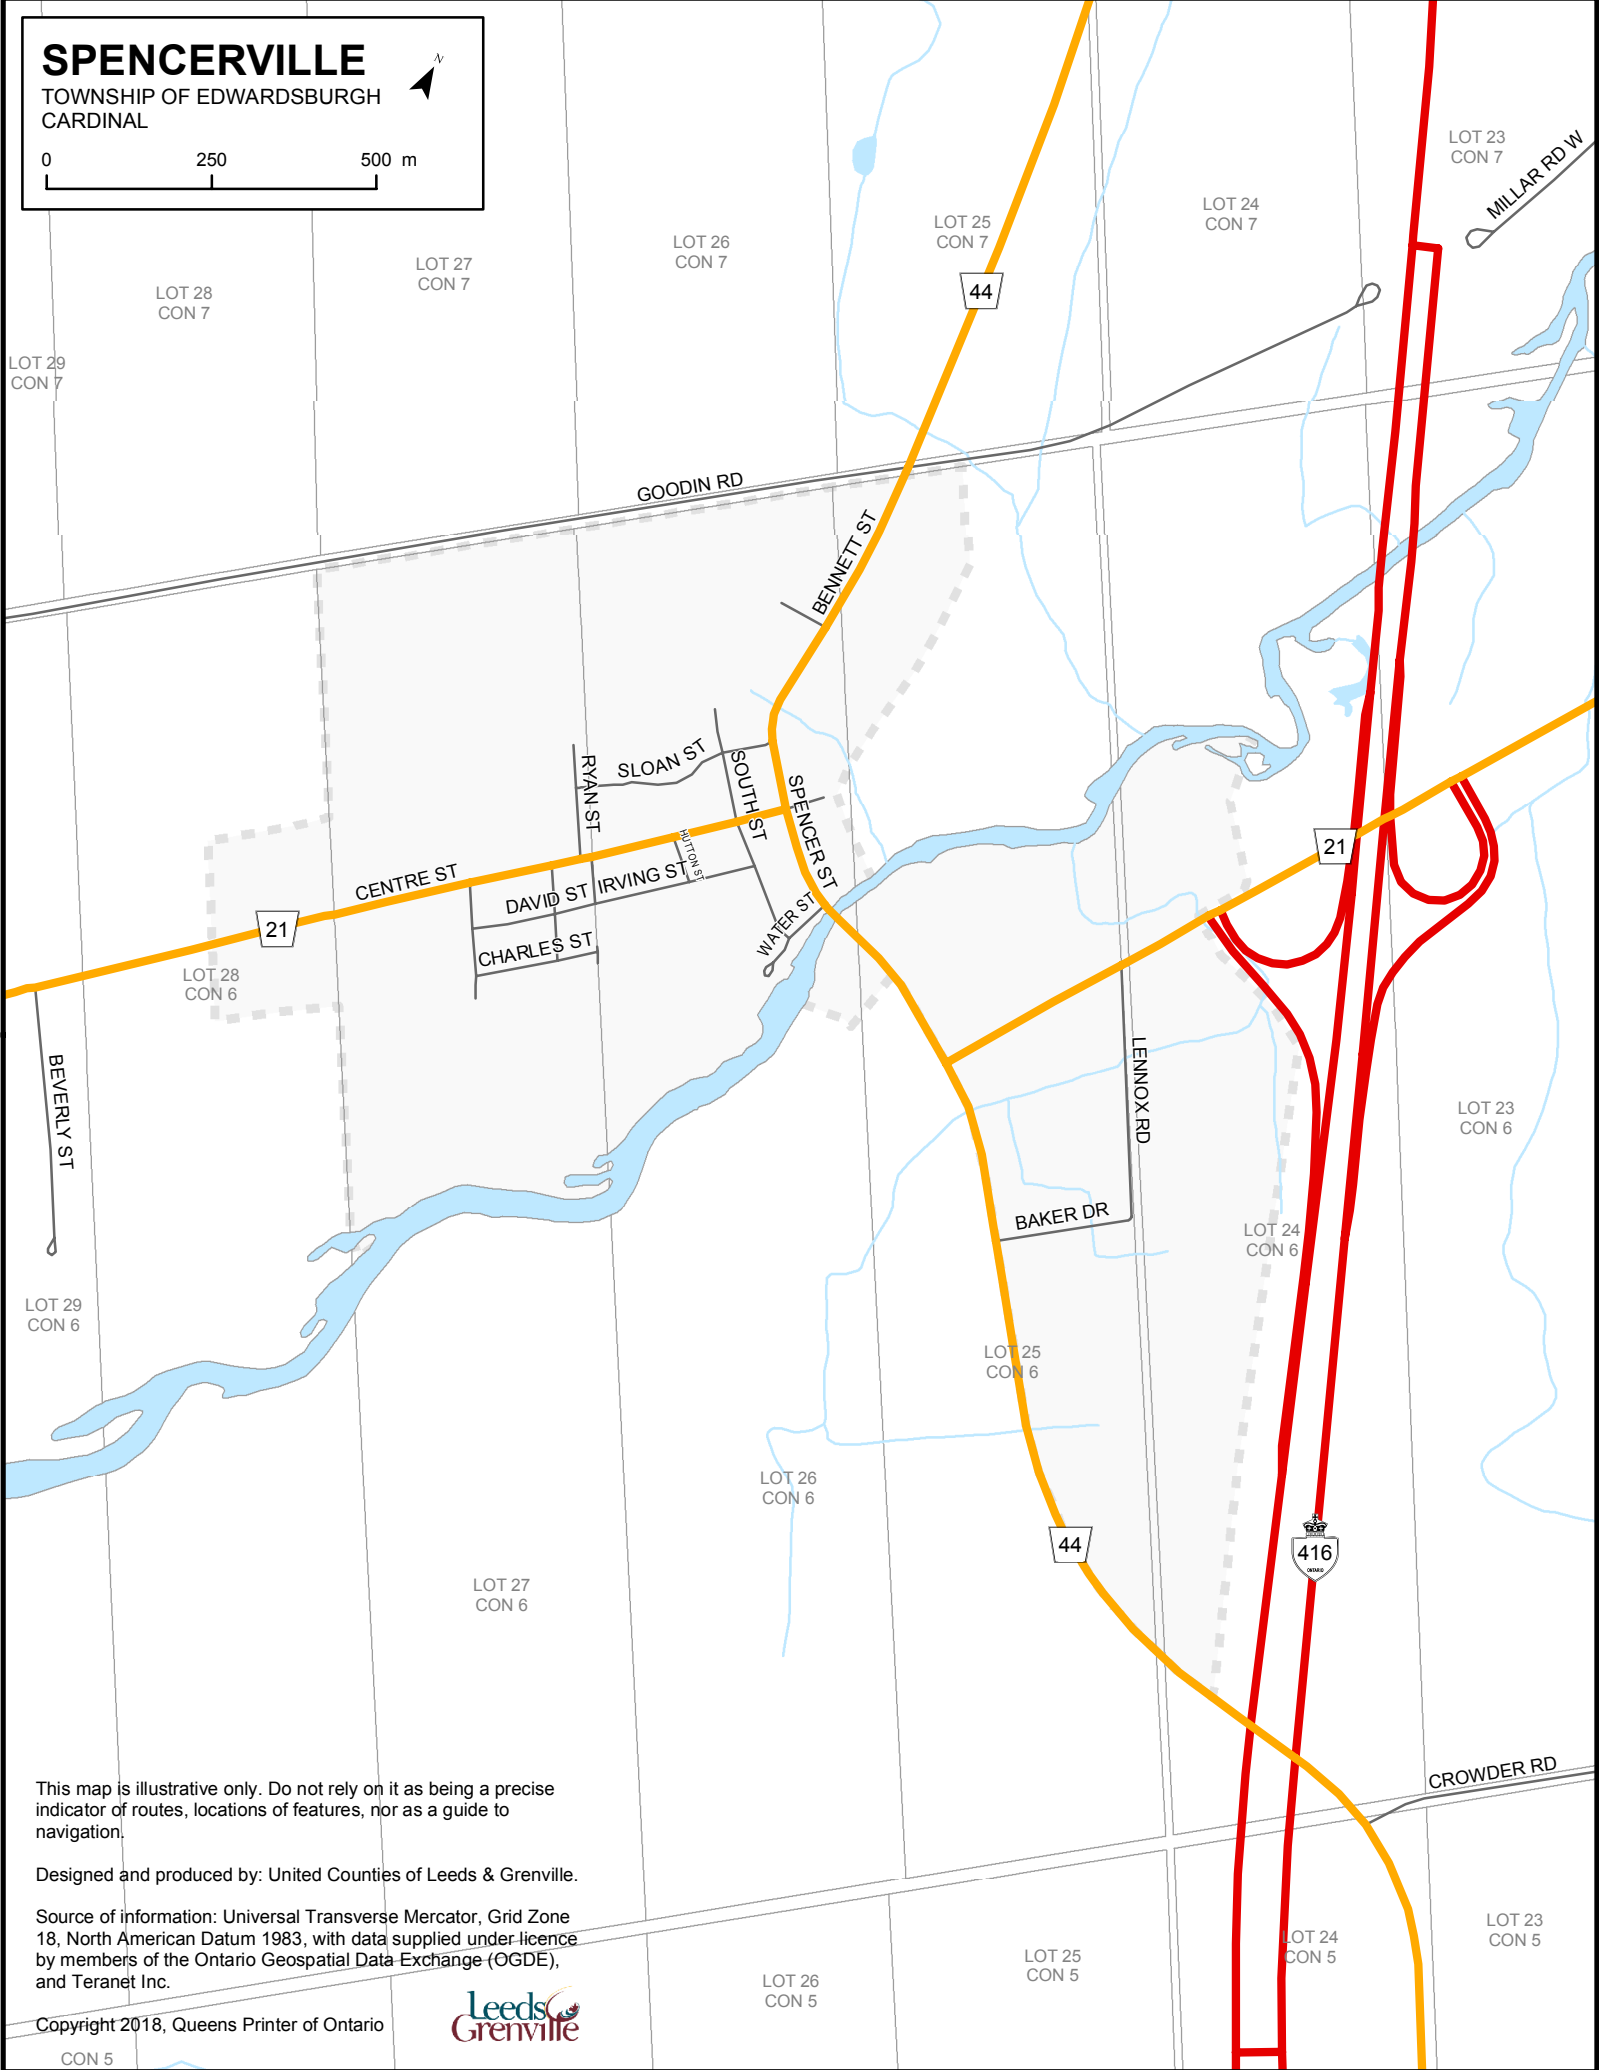

SPENCERVILLE

TOWNSHIP OF EDWARDSBURGH
CARDINAL

0 250 500 m

This map is illustrative only. Do not rely on it as being a precise indicator of routes, locations of features, nor as a guide to navigation.

Designed and produced by: United Counties of Leeds & Grenville.

Source of information: Universal Transverse Mercator, Grid Zone 18, North American Datum 1983, with data supplied under licence by members of the Ontario Geospatial Data Exchange (OGDE), and Teranet Inc.