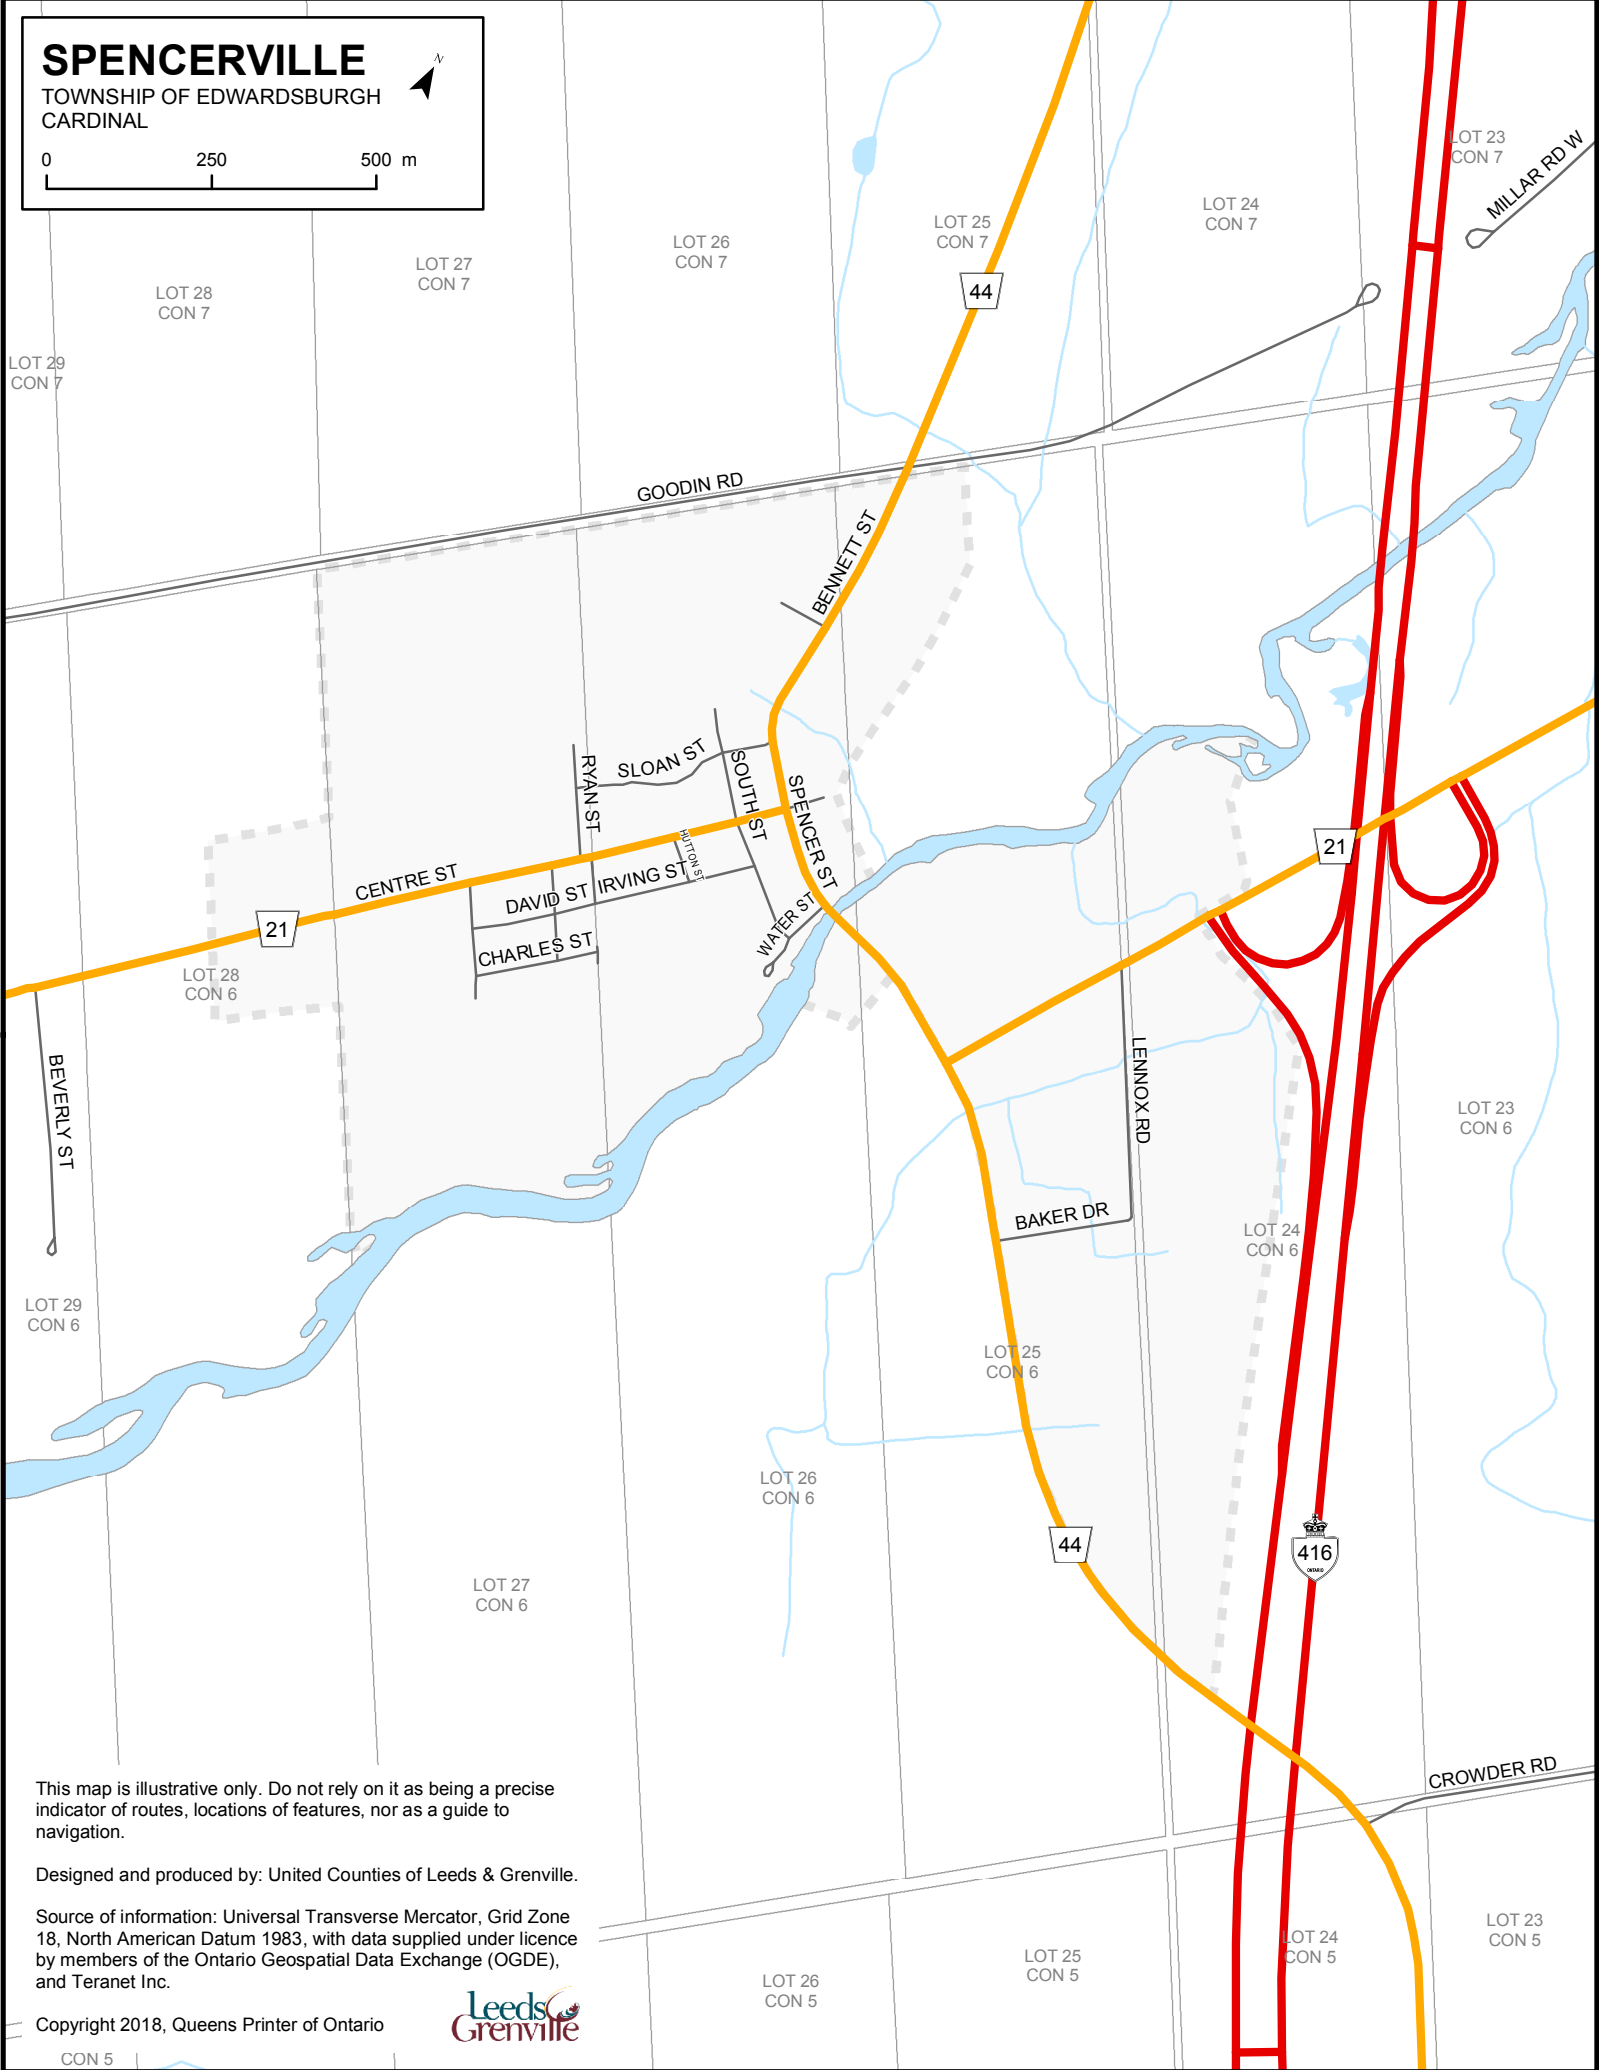

SPENCERVILLE

TOWNSHIP OF EDWARDSBURGH
CARDINAL

0 250 500 m

This map is illustrative only. Do not rely on it as being a precise indicator of routes, locations of features, nor as a guide to navigation.

Designed and produced by: United Counties of Leeds & Grenville.

Source of information: Universal Transverse Mercator, Grid Zone 18, North American Datum 1983, with data supplied under licence by members of the Ontario Geospatial Data Exchange (OGDE), and Teranet Inc.