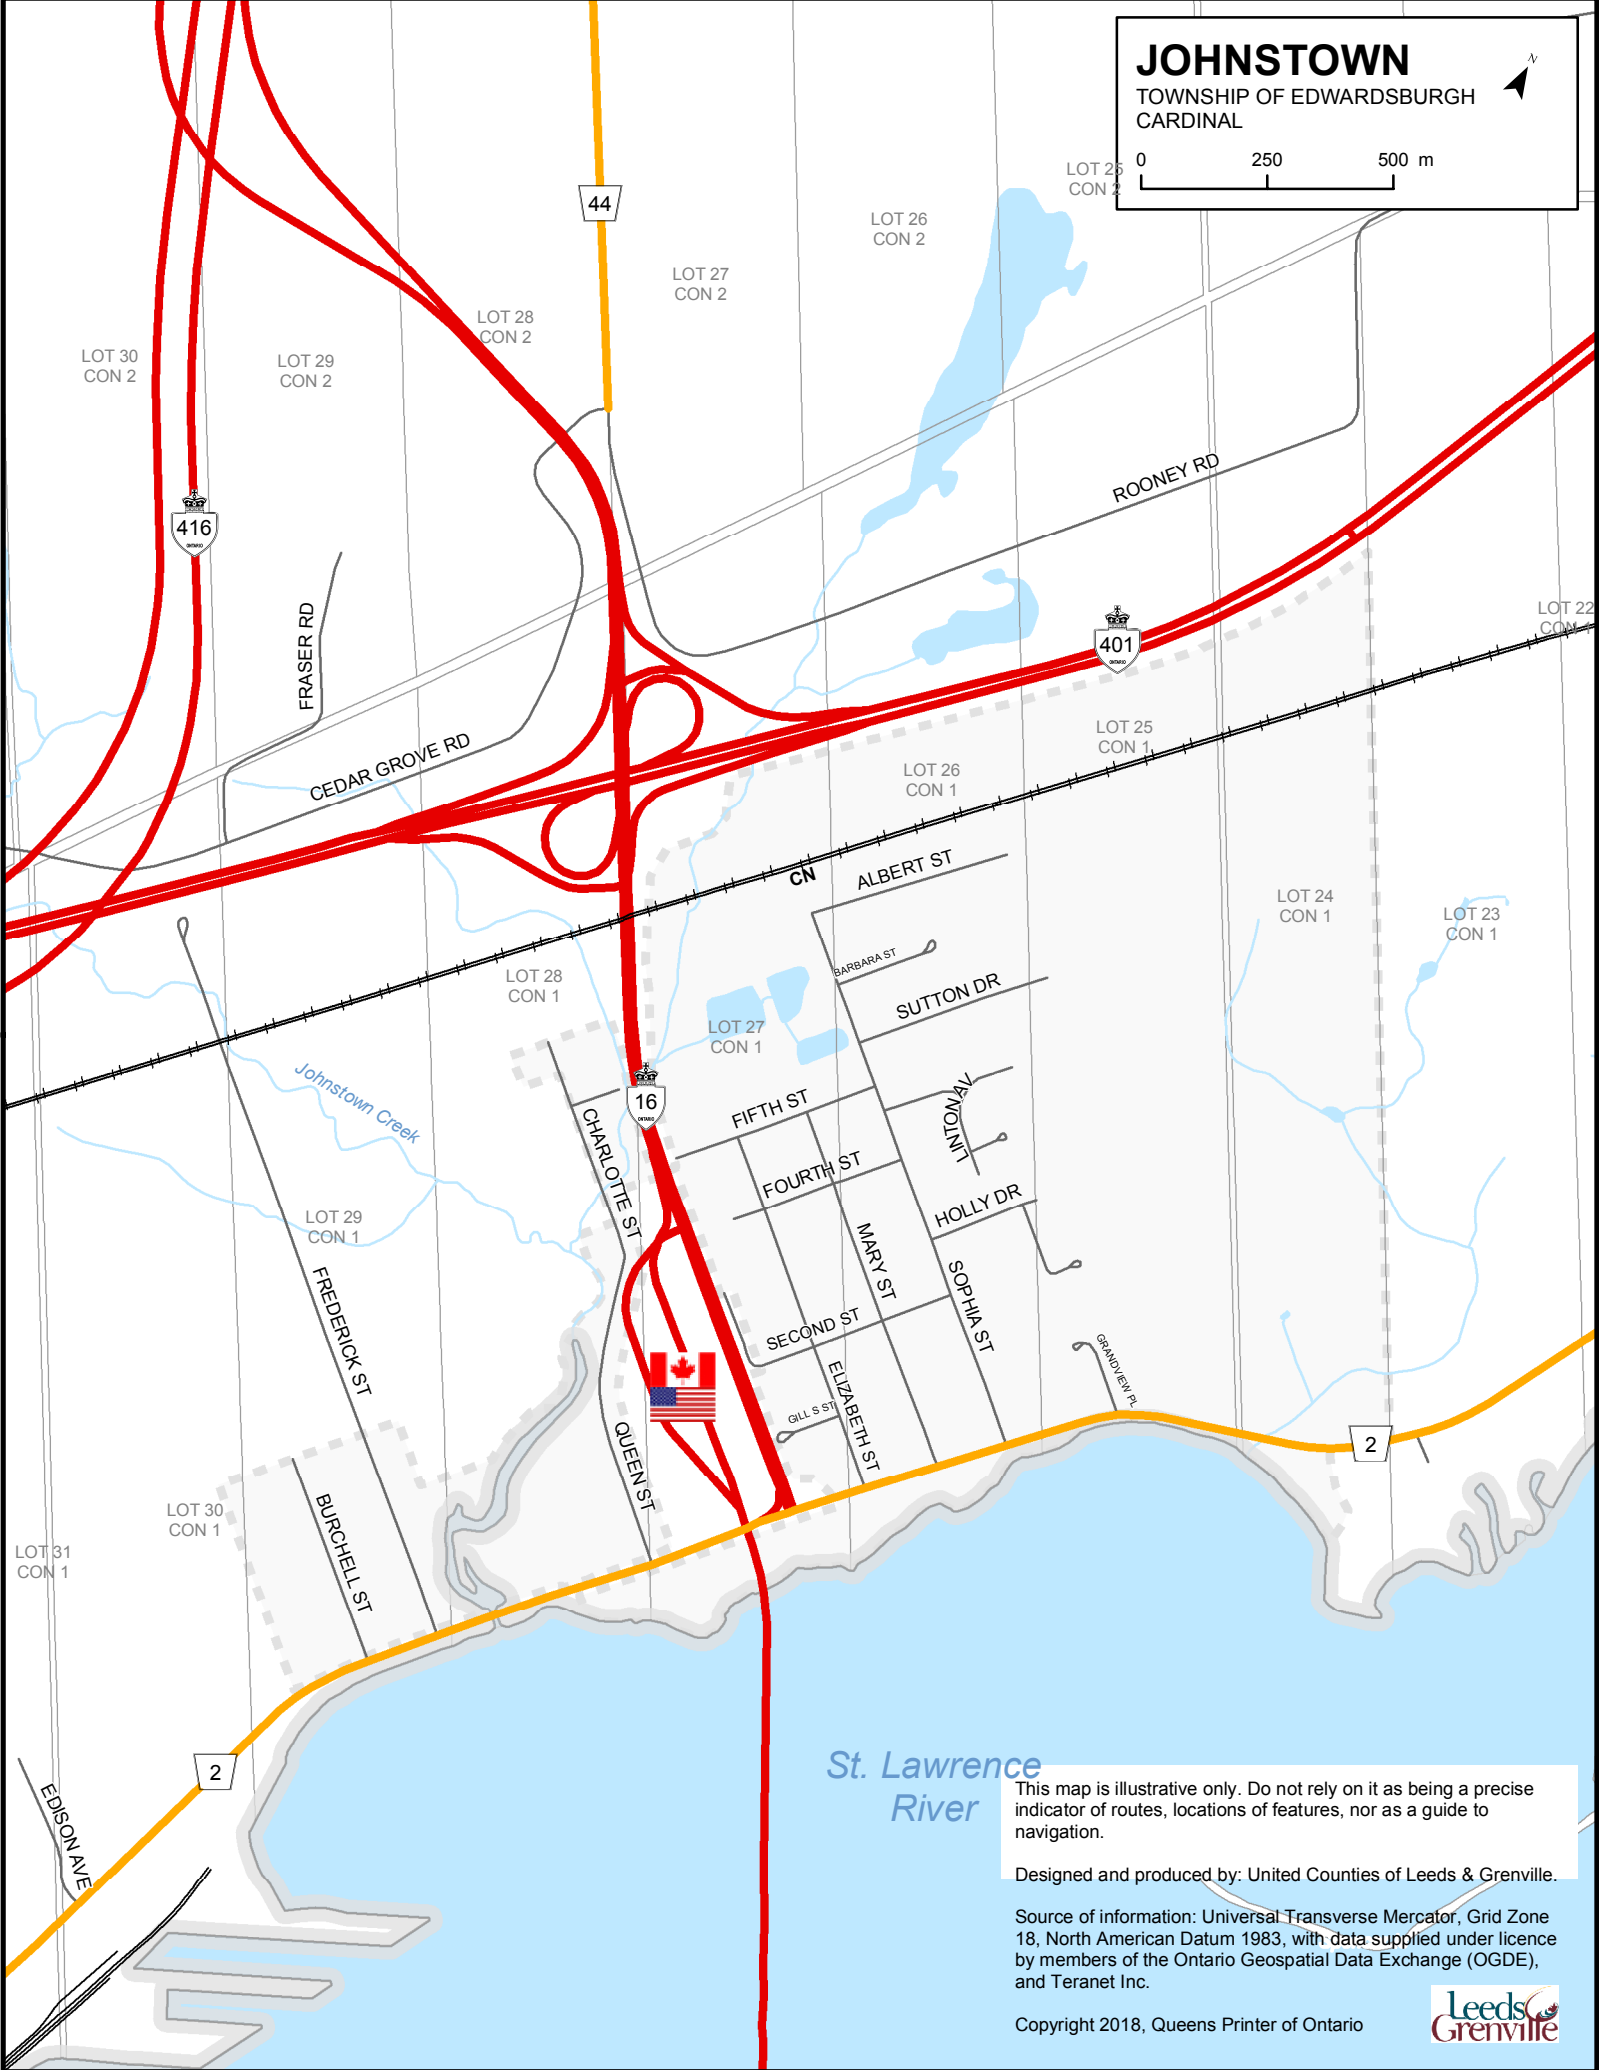

JOHNSTOWN

TOWNSHIP OF EDWARDSBURGH
CARDINAL

0 250 500 m

This map is illustrative only. Do not rely on it as being a precise indicator of routes, locations of features, nor as a guide to navigation.

Designed and produced by: United Counties of Leeds & Grenville.

Source of information: Universal Transverse Mercator, Grid Zone 18, North American Datum 1983, with data supplied under licence by members of the Ontario Geospatial Data Exchange (OGDE), and Teranet Inc.