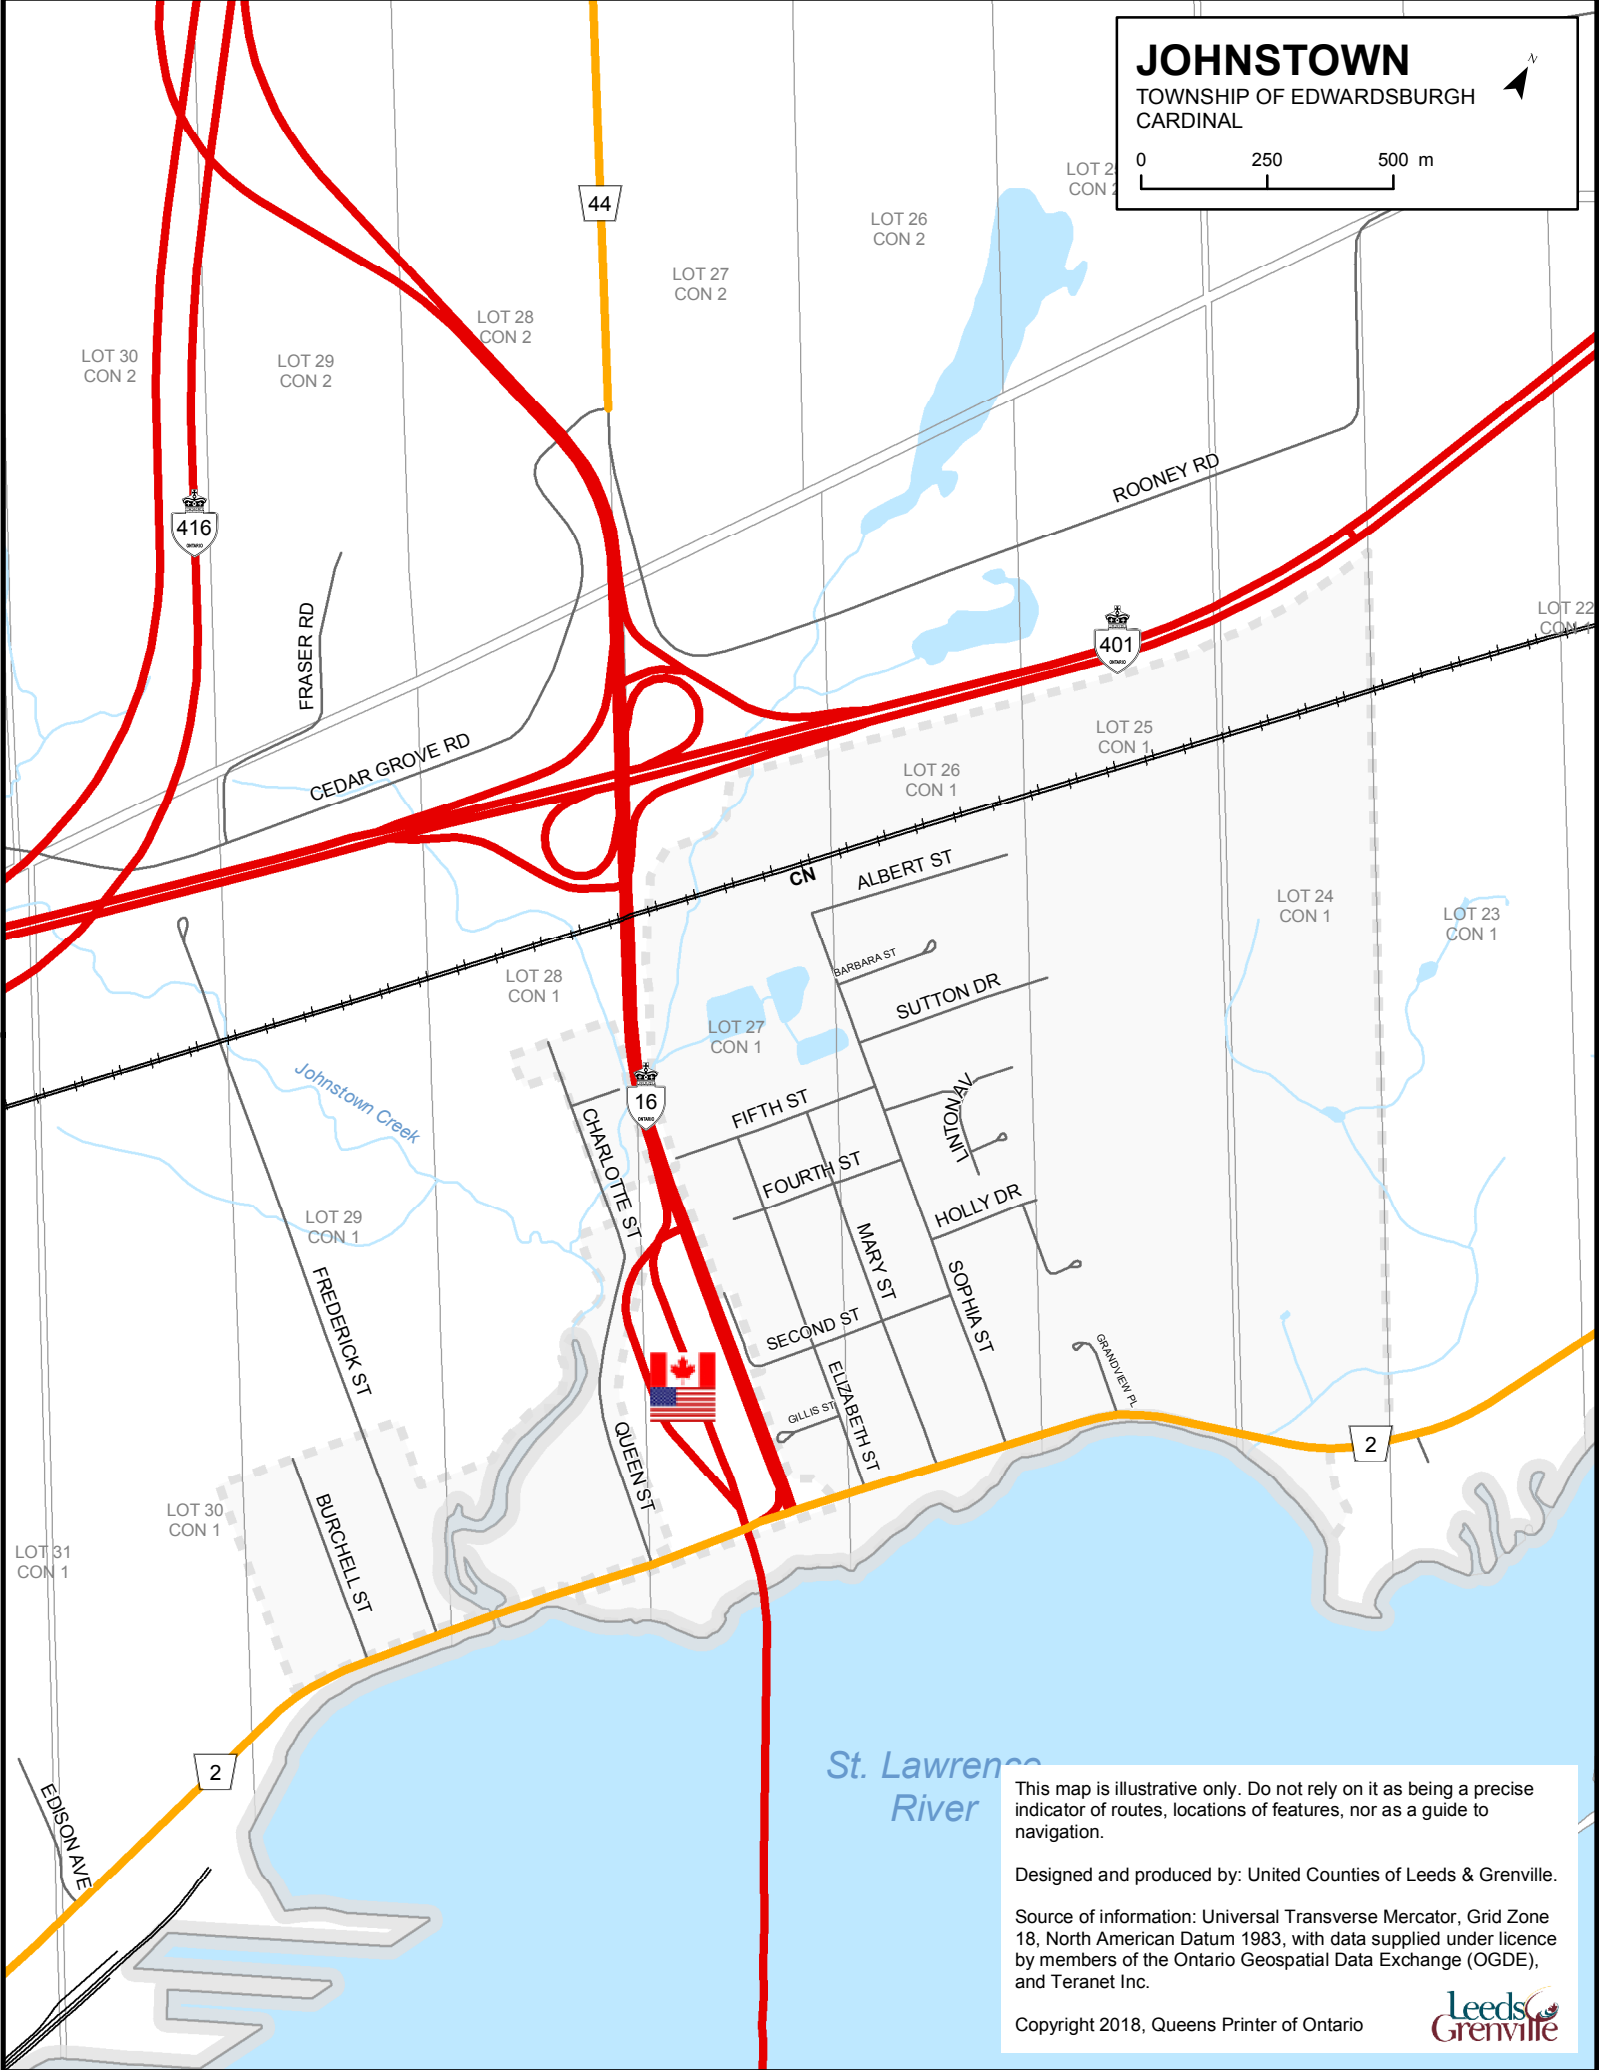

JOHNSTOWN

TOWNSHIP OF EDWARDSBURGH
CARDINAL

0 250 500 m

This map is illustrative only. Do not rely on it as being a precise indicator of routes, locations of features, nor as a guide to navigation.

Designed and produced by: United Counties of Leeds & Grenville.

Source of information: Universal Transverse Mercator, Grid Zone 18, North American Datum 1983, with data supplied under licence by members of the Ontario Geospatial Data Exchange (OGDE), and Teranet Inc.