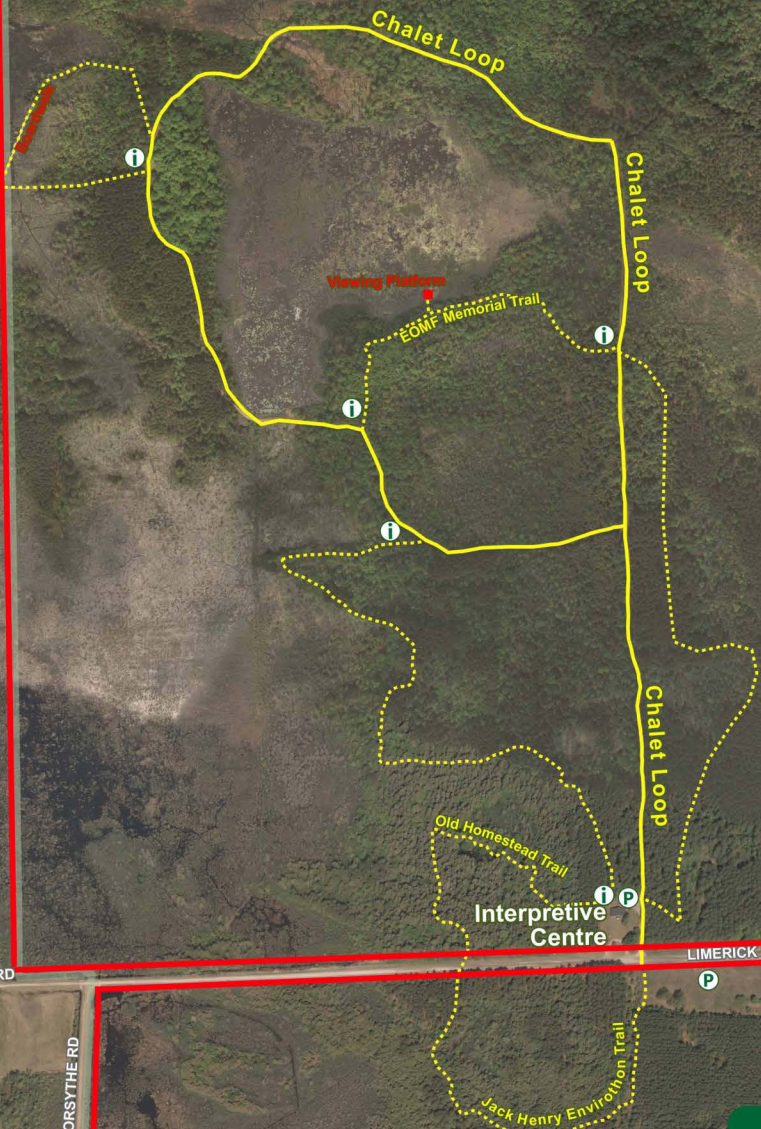

NO HUNTING ZONE

Hunting is permitted on all other Limerick properties.
Thank you for your cooperation !

NO HUNTING ZONE
Hunting is permitted on all other Limerick properties.
Thank you for your cooperation !

Legend

- Forest Road
- ⋯ Walking Trail
- ▭ Limerick Forest Boundary
- P Parking Lot
- i Information Kiosk

0 100 200 M

Limerick Forest INTERPRETIVE CENTRE TRAILS

HUNTING RESTRICTIONS

Hunting is not permitted on the property surrounding the Limerick Forest Interpretive Centre as shown on the adjacent map. Please note that hunting is permitted on all other Limerick properties.

We would appreciate your cooperation in maintaining this space as a passive-use area.
Thank you!

For further assistance or to report any unauthorized activities please contact:

Forest Manager
25 Central Ave West,
Brockville, ON
K6V 4N6
Phone: (613) 342-3840

To report an Emergency or Forest Fire:
Call 911

Your Location is the Limerick Forest Interpretive Centre,
1175 Limerick Road, North Grenville

www.limerickforest.ca