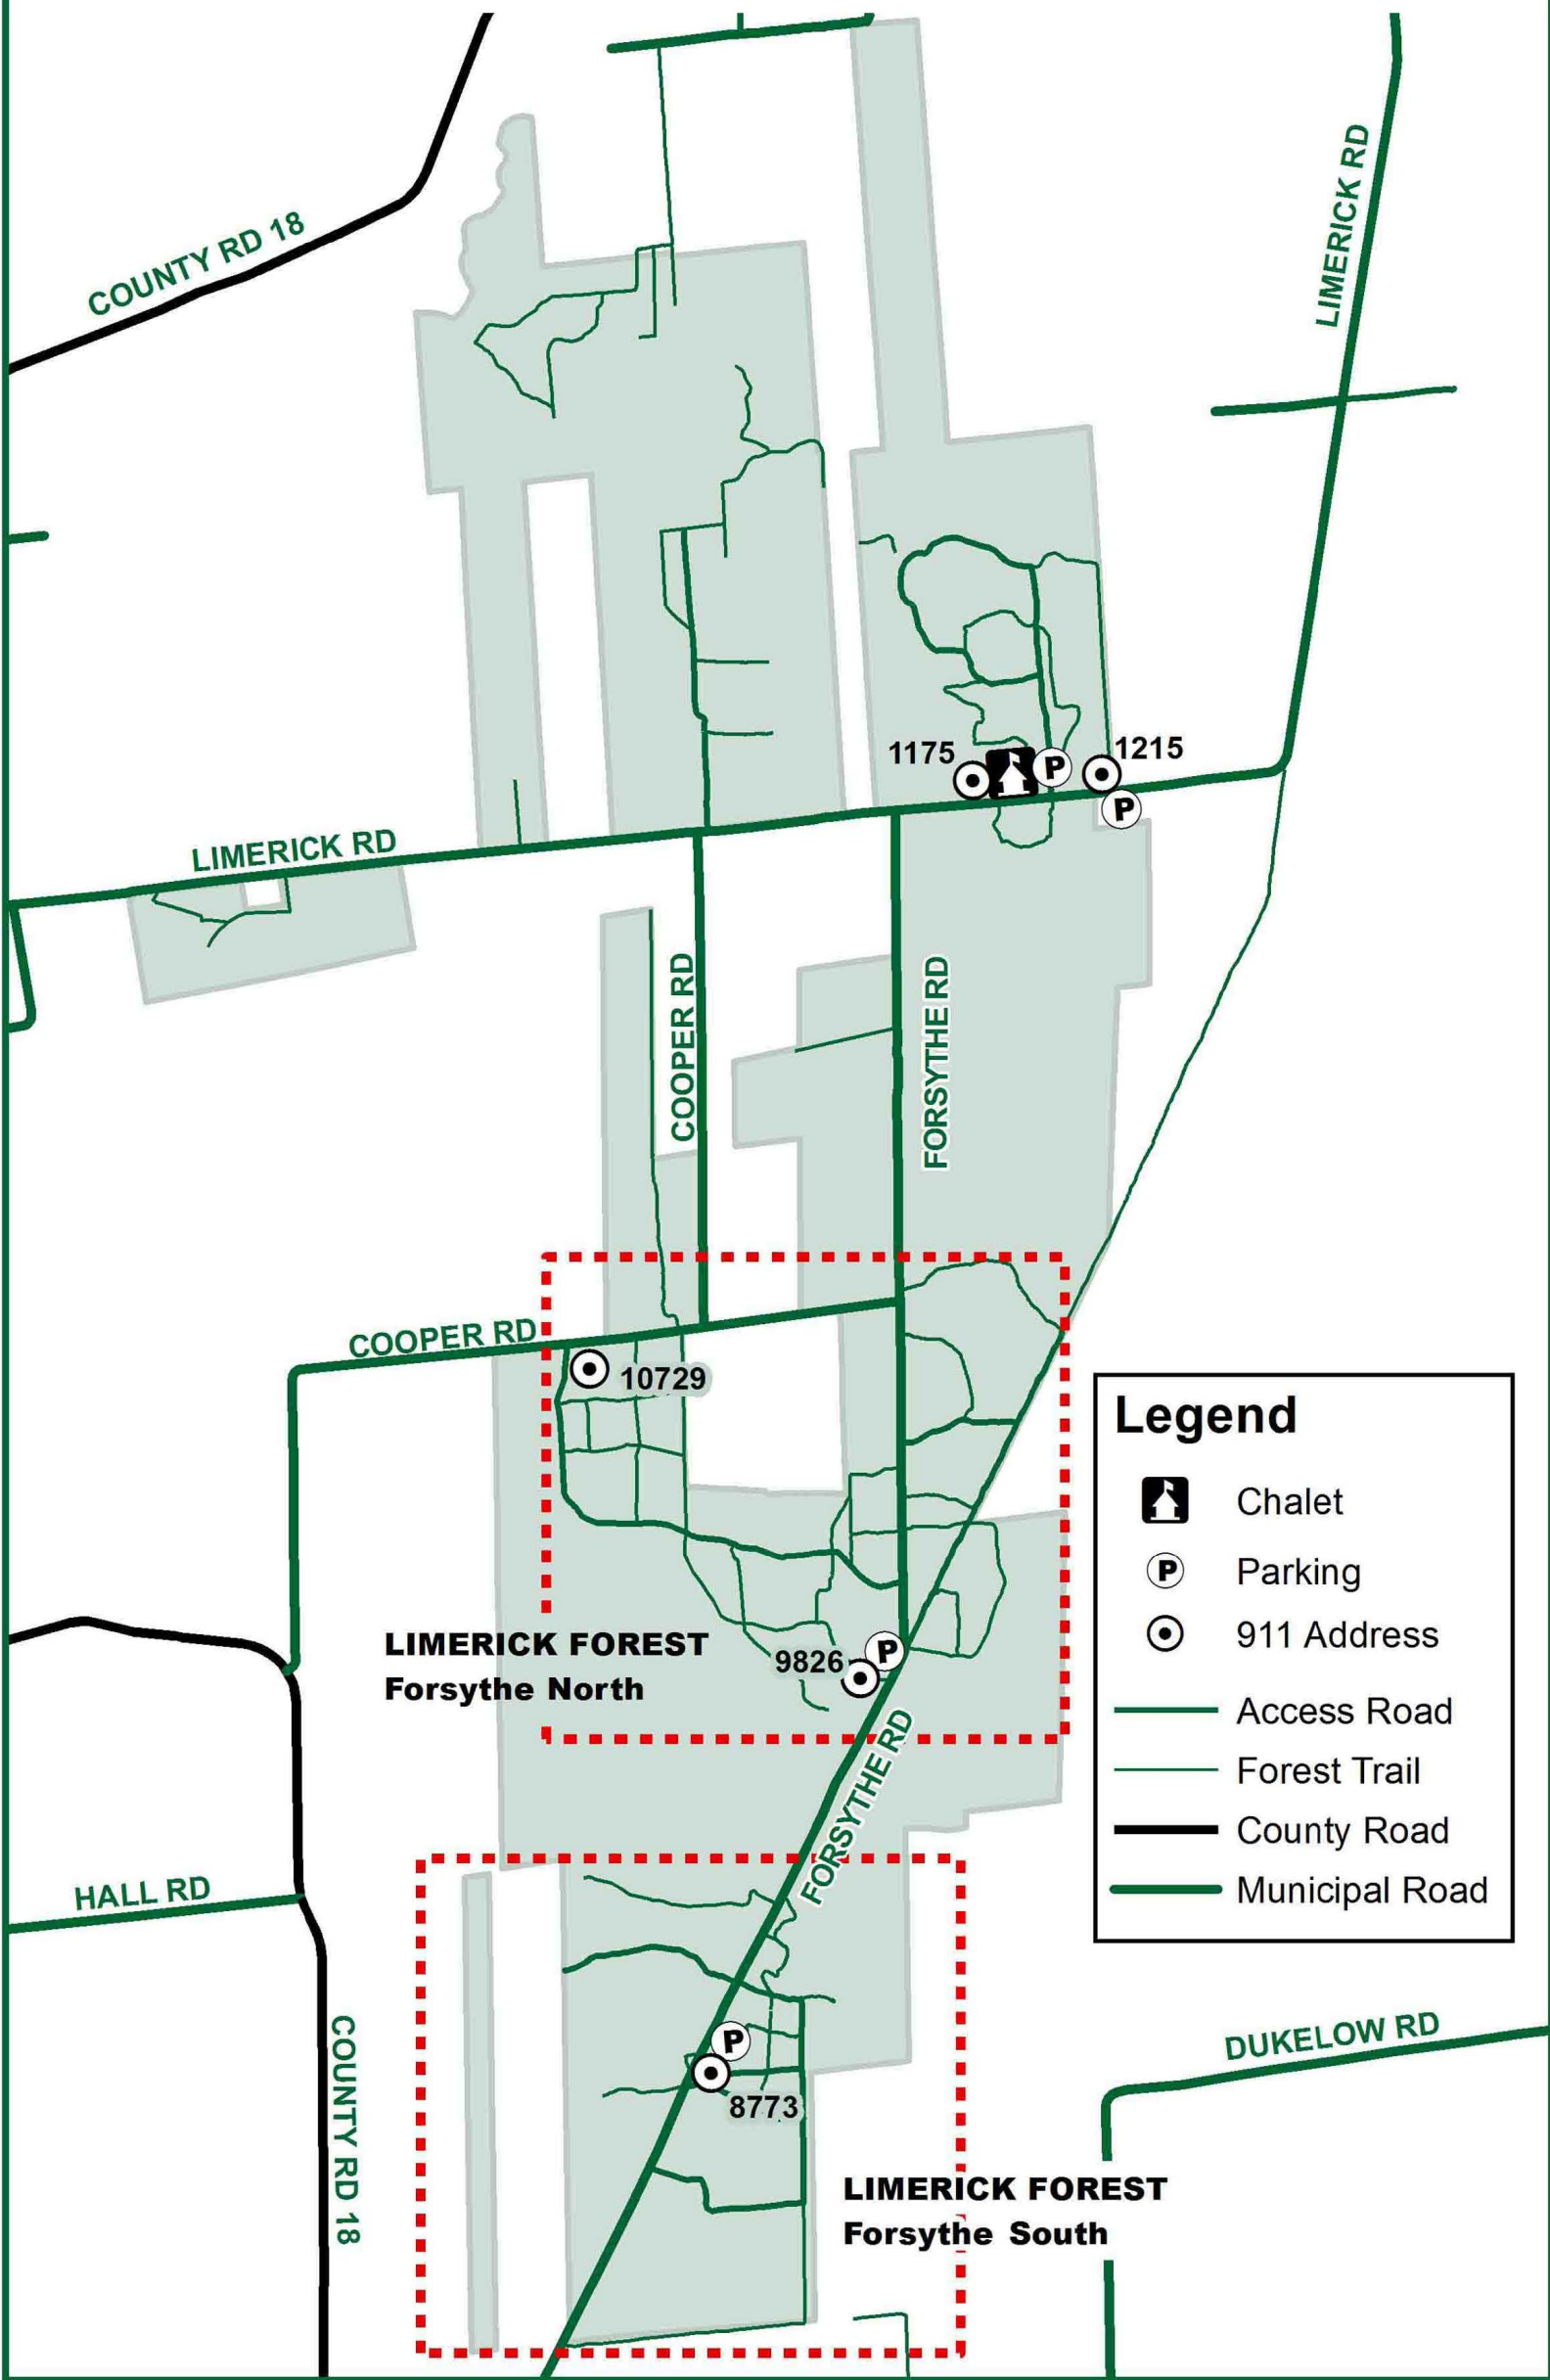

LIMERICK FOREST - TRAIL MAP KEY
Limerick Forest South Block

Legend

-  Chalet
-  Parking
-  911 Address
-  Access Road
-  Forest Trail
-  County Road
-  Municipal Road